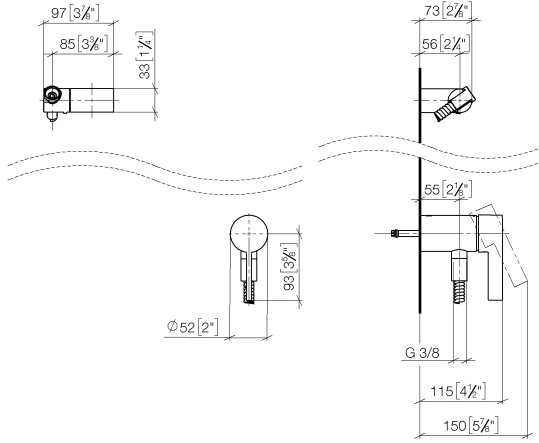

Concealed single-lever mixer with integrated shower connection with hand shower set without hand shower - Brushed Platinum

IMO

36 002 970

- metal shower hose 1750mm with integrated anti-twist protection
- WRAS 2011027

Hand shower - Brushed Platinum 28 017 979-06

Required miscellaneous

Hand shower - Brushed Platinum 28 016 979-06

Required miscellaneous

Hand shower FlowReduce - 28 018 979-06
Brushed Platinum 0010

Concealed single-lever mixer with integrated shower connection with hand shower set without hand shower - Brushed Platinum

IMO

36 002 970
mm [inches]

Certificates

Belgaqua_21-025- WRAS_2011027. LGA_29928.
27_1.

36 002 970

Spare parts list

No.	Item Number	Name	Quantity used	Delivery time
1	28 060 970-06	Wall bracket swivel - Brushed Platinum	1	10
2	28 322 970-06	Metal shower hose 1/2" x 3/8" x 1750 mm - Brushed Platinum	1	2
3	36 050 970-06	Concealed single-lever mixer with integrated shower connection - Brushed Platinum	1	10