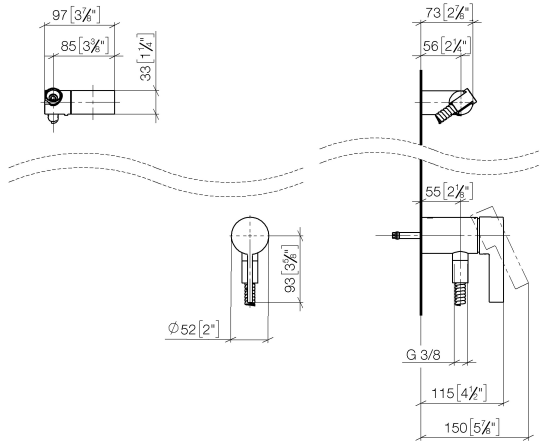

Concealed single-lever mixer with integrated shower connection with hand shower set without hand shower - Platinum

IMO

36 002 970

- metal shower hose 1750mm with integrated anti-twist protection
- WRAS 2011027

Concealed single-lever mixer with integrated shower connection with hand shower set without hand shower - Platinum

IMO

36 002 970
mm [inches]

Certificates

Belgaqua_21-025- WRAS_2011027. LGA_29928.
27_1.

36 002 970

Spare parts list

No.	Item Number	Name	Quantity used	Delivery time
1	28 060 970-08	Wall bracket swivel - Platinum	1	40
2	28 322 970-08	Metal shower hose 1/2" x 3/8" x 1750 mm - Platinum	1	40
3	36 050 970-08	Concealed single-lever mixer with integrated shower connection - Platinum	1	40