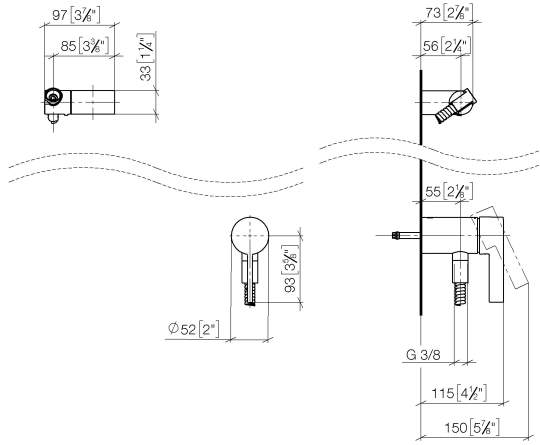

Concealed single-lever mixer with integrated shower connection with hand shower set without hand shower - Dark Chrome

IMO

36 002 970

- metal shower hose 1750mm with integrated anti-twist protection
- WRAS 2011027

This article does not include a hand shower!

Intrinsic protection against back flow.

Fits: IMO, LULU, MADISON, MEM, TARA, CL.1, LISSÉ, VAIA, META, CYO

	Dark Chrome	36 002 970-19
	Chrome	36 002 970-00
	Brushed Platinum	36 002 970-06
	Platinum	36 002 970-08
	Brushed Light Gold	36 002 970-27
	Brushed Durabronze (23kt Gold)	36 002 970-28
	Matte Black	36 002 970-33
	Brushed Bronze	36 002 970-42
	Brushed Champagne (22kt Gold)	36 002 970-46
	Champagne (22kt Gold)	36 002 970-47
	Brushed Chrome	36 002 970-93
	Brushed Dark Platinum	36 002 970-99

Concealed single-lever mixer with integrated shower connection with hand shower set without hand shower - Dark Chrome

IMO

36 002 970
mm [inches]

Concealed single-lever mixer with integrated shower connection with hand shower set without hand shower - Dark Chrome