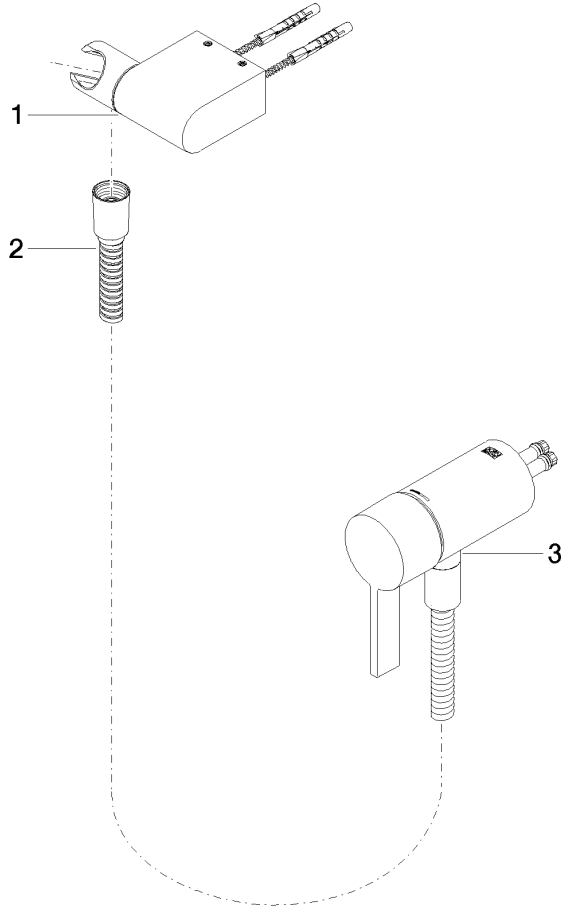

36 002 970  
mm [inches]

Certificates

Belgaqua\_21-025- WRAS\_2011027. LGA\_29928.  
27\_1.

36 002 970

### Spare parts list

No.	Item Number	Name	Quantity used	Delivery time
1	28 060 970-33	Wall bracket swivel - Matte Black	1	30
2	28 322 970-33	Metal shower hose 1/2" x 3/8" x 1750 mm - Matte Black	1	2
3	36 050 970-33	Concealed single-lever mixer with integrated shower connection - Matte Black	1	30