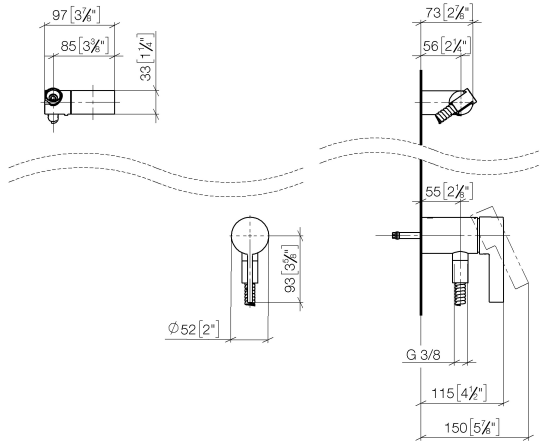

36 002 970  
mm [inches]

Certificates

Belgaqua\_21-025- WRAS\_2011027. LGA\_29928.  
27\_1.

36 002 970

### Spare parts list

No.	Item Number	Name	Quantity used	Delivery time
1	28 060 970-33	Wall bracket swivel - Matte Black	1	30
2	28 322 970-33	Metal shower hose 1/2" x 3/8" x 1750 mm - Matte Black	1	2
3	36 050 970-33	Concealed single-lever mixer with integrated shower connection - Matte Black	1	30