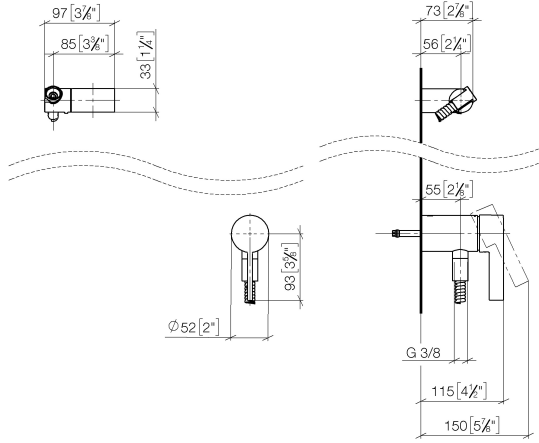

Concealed single-lever mixer with integrated shower connection with hand shower set without hand shower - Brushed Bronze

IMO

36 002 970

- metal shower hose 1750mm with integrated anti-twist protection
- WRAS 2011027

Required miscellaneous

Concealed wall mounting -
 •min. recess depth 80 mm
 •max. recess depth 105 mm

35 050 970 90

Required miscellaneous

**Hand shower FlowReduce -
Brushed Bronze**

28 018 979-42
0010

Required miscellaneous

28 017 979-42

Concealed single-lever mixer with integrated shower connection with hand shower set without hand shower - Brushed Bronze

IMO

36 002 970
mm [inches]

36 002 970

Spare parts list

No.	Item Number	Name	Quantity used	Delivery time
1	28 060 970-42	Wall bracket swivel - Brushed Bronze	1	30
2	28 322 970-42	Metal shower hose 1/2" x 3/8" x 1750 mm - Brushed Bronze	1	30
3	36 050 970-42	Concealed single-lever mixer with integrated shower connection - Brushed Bronze	1	30