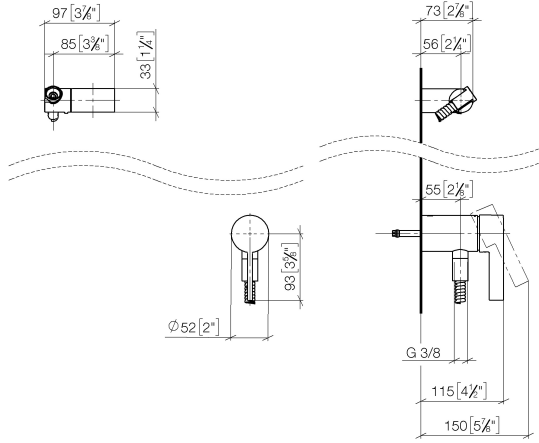

**Concealed single-lever mixer with integrated shower connection with hand shower set without hand shower - Brushed Champagne (22kt Gold)**

IMO

36 002 970

- metal shower hose 1750mm with integrated anti-twist protection
- WRAS 2011027

This article does not include a hand shower!

Intrinsic protection against back flow.

Fits: IMO, LULU, MADISON, MEM, TARA, CL.1, LISSÉ, VAIA, META, CYO

	Brushed Champagne (22kt Gold)	36 002 970-46
	Chrome	36 002 970-00
	Brushed Platinum	36 002 970-06
	Platinum	36 002 970-08
	Dark Chrome	36 002 970-19
	Brushed Light Gold	36 002 970-27
	Brushed Durabrass (23kt Gold)	36 002 970-28
	Matte Black	36 002 970-33
	Brushed Bronze	36 002 970-42
	Champagne (22kt Gold)	36 002 970-47
	Brushed Chrome	36 002 970-93
	Brushed Dark Platinum	36 002 970-99

Concealed single-lever mixer with integrated shower connection with hand shower set without hand shower - Brushed Champagne (22kt Gold)

IMO

36 002 970  
mm [inches]

**Concealed single-lever mixer with integrated shower connection with hand shower set without hand shower - Brushed Champagne (22kt Gold)**

IMO

36 002 970

Parts for other finishes can be found here: [Chrome](#)

**Spare parts list**

No.	Item Number	Name	Quantity used	Delivery time
1	28 060 970-46	Wall bracket swivel - Brushed Champagne (22kt Gold)	1	30
2	28 322 970-46	Metal shower hose 1/2" x 3/8" x 1750 mm - Brushed Champagne (22kt Gold)	1	30
3	36 050 970-46	Concealed single-lever mixer with integrated shower connection - Brushed Champagne (22kt Gold)	1	30