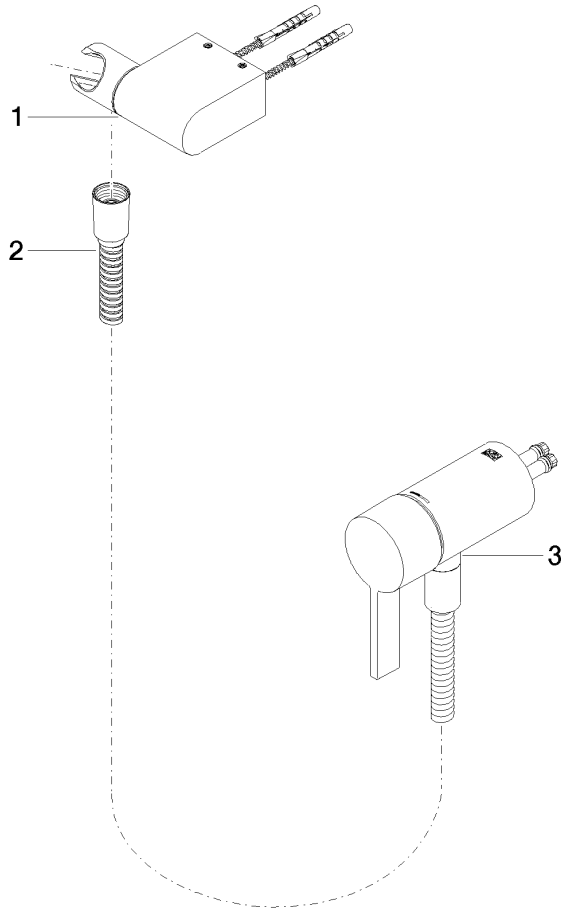

**Concealed single-lever mixer with integrated shower connection with hand shower set without hand shower - Brushed Champagne (22kt Gold)**

IMO

36 002 970

- metal shower hose 1750mm with integrated anti-twist protection
- WRAS 2011027

Concealed single-lever mixer with integrated shower connection with hand shower set without hand shower - Brushed Champagne (22kt Gold)

IMO

36 002 970  
mm [inches]

**Concealed single-lever mixer with integrated shower connection with hand shower set without hand shower - Brushed Champagne (22kt Gold)**

IMO

36 002 970

Parts for other finishes can be found here: [Chrome](#)

**Spare parts list**

No.	Item Number	Name	Quantity used	Delivery time
1	28 060 970-46	Wall bracket swivel - Brushed Champagne (22kt Gold)	1	30
2	28 322 970-46	Metal shower hose 1/2" x 3/8" x 1750 mm - Brushed Champagne (22kt Gold)	1	30
3	36 050 970-46	Concealed single-lever mixer with integrated shower connection - Brushed Champagne (22kt Gold)	1	30