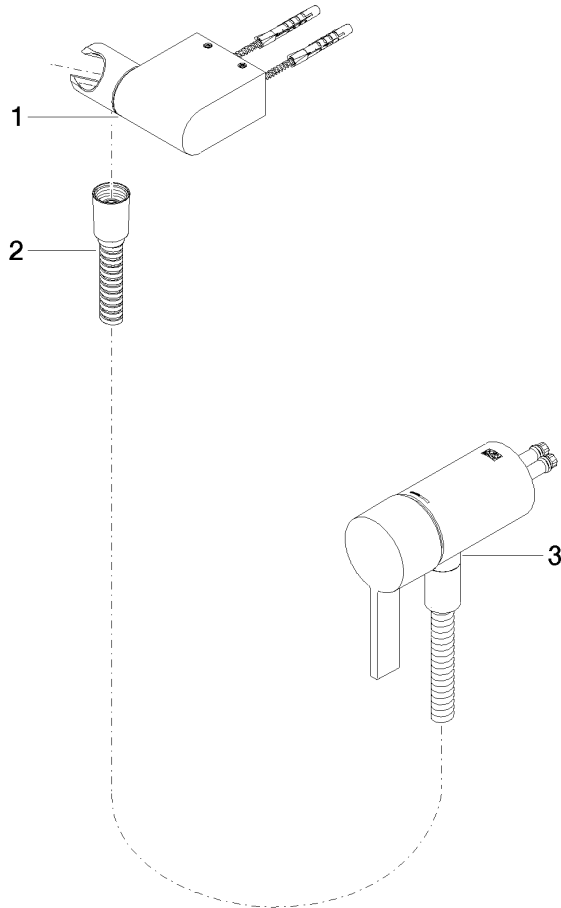

Concealed single-lever mixer with integrated shower connection with hand shower set without hand shower - Brushed Chrome

IMO

36 002 970

- metal shower hose 1750mm with integrated anti-twist protection
- WRAS 2011027

Required miscellaneous

Concealed wall mounting -

35 050 970 90

- min. recess depth 80 mm
- max. recess depth 105 mm

Concealed single-lever mixer with integrated shower connection with hand shower set without hand shower - Brushed Chrome

IMO

36 002 970
mm [inches]

Certificates

Belgaqua_21-025- WRAS_2011027. LGA_29928.
27_1.

36 002 970

Spare parts list

No.	Item Number	Name	Quantity used	Delivery time
1	28 060 970-93	Wall bracket swivel - Brushed Chrome	1	20
2	28 322 970-93	Metal shower hose 1/2" x 3/8" x 1750 mm - Brushed Chrome	1	20
3	36 050 970-93	Concealed single-lever mixer with integrated shower connection - Brushed Chrome	1	20