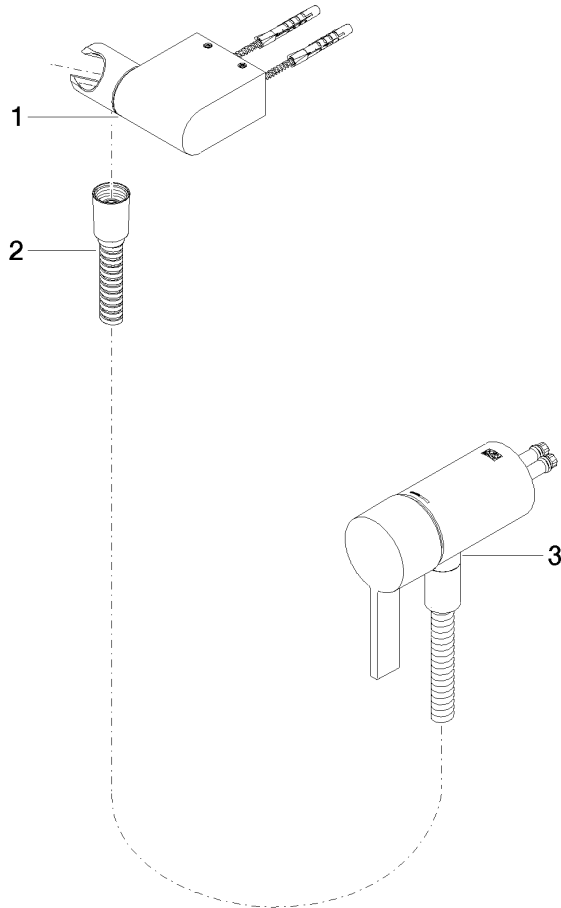

**Concealed single-lever mixer with integrated shower connection with hand shower set without hand shower - Brushed Dark Platinum**

IMO

36 002 970

- metal shower hose 1750mm with integrated anti-twist protection
- WRAS 2011027

IMO

36 002 970  
mm [inches]

**Certificates**

Belgaqua\_21-025- WRAS\_2011027. LGA\_29928.  
27\_1.

36 002 970

Spare parts list

No.	Item Number	Name	Quantity used	Delivery time
1	28 060 970-99	Wall bracket swivel - Brushed Dark Platinum	1	30
2	28 322 970-99	Metal shower hose 1/2" x 3/8" x 1750 mm - Brushed Dark Platinum	1	2
3	36 050 970-99	Concealed single-lever mixer with integrated shower connection - Brushed Dark Platinum	1	30