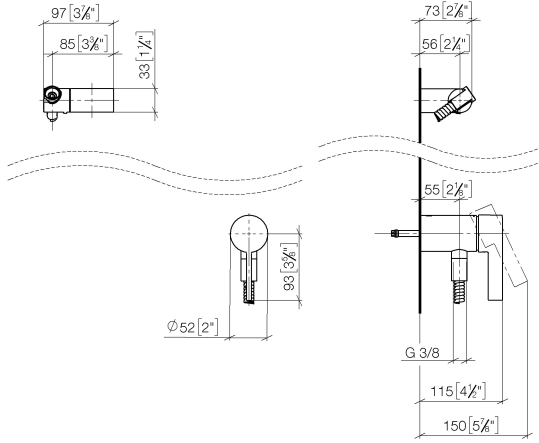

28 018 979-99

**Required miscellaneous**

**Hand shower FlowReduce - Brushed Dark Platinum**

28 018 979-99  
0010

**Concealed single-lever mixer with integrated shower connection with hand shower set without hand shower - Brushed Dark Platinum**

IMO

36 002 970  
mm [inches]

**Certificates**

Belgaqua\_21-025- WRAS\_2011027. LGA\_29928.  
27\_1.

36 002 970

Spare parts list

No.	Item Number	Name	Quantity used	Delivery time
1	28 060 970-99	Wall bracket swivel - Brushed Dark Platinum	1	30
2	28 322 970-99	Metal shower hose 1/2" x 3/8" x 1750 mm - Brushed Dark Platinum	1	2
3	36 050 970-99	Concealed single-lever mixer with integrated shower connection - Brushed Dark Platinum	1	30