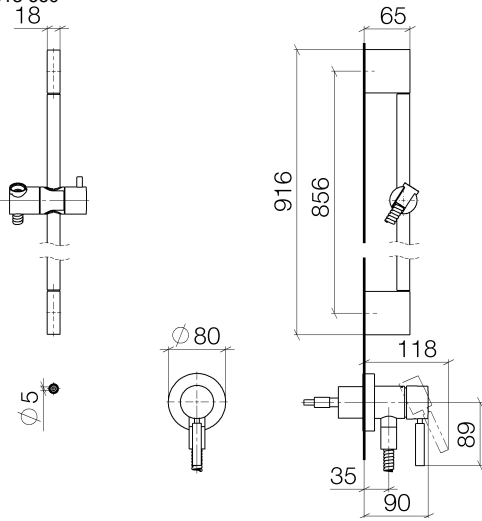

Concealed single-lever mixer with integrated shower connection with shower set without hand shower - Dark Chrome

TARA

36 013 660

Fits: TARA, META

- cover plate Ø 78 mm
- metal shower hose 1750mm with integrated anti-twist protection
- slide bar
- WRAS 2011027

This article does not include a hand shower!

Intrinsic protection against back flow.

Article cannot be extended, please check the depth of the installation location!

	Dark Chrome	36 013 660-19
	Chrome	36 013 660-00
	Brushed Platinum	36 013 660-06
	Platinum	36 013 660-08
	Brushed Light Gold	36 013 660-27
	Brushed Durabronze (23kt Gold)	36 013 660-28
	Matte Black	36 013 660-33
	Brushed Champagne (22kt Gold)	36 013 660-46
	Champagne (22kt Gold)	36 013 660-47
	Brushed Chrome	36 013 660-93
	Brushed Dark Platinum	36 013 660-99

Concealed single-lever mixer with integrated shower connection with shower set without hand shower - Dark Chrome

TARA

36 013 660

Concealed single-lever mixer with integrated shower connection with shower set without hand shower - Dark Chrome