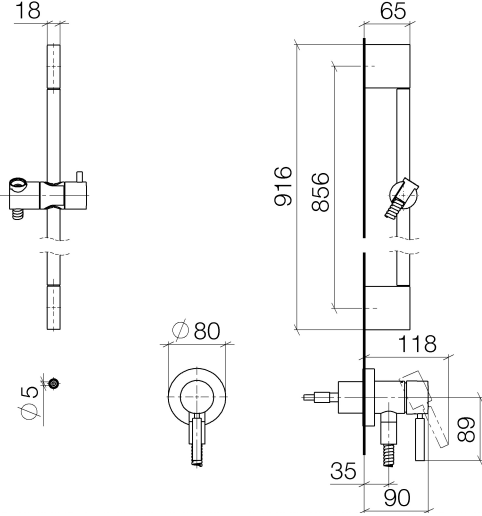

**Concealed single-lever mixer with integrated shower connection with shower set without hand shower - Brushed Light Gold**

TARA

36 013 660

Fits: TARA, META

- cover plate Ø 78 mm
- metal shower hose 1750mm with integrated anti-twist protection
- slide bar
- WRAS 2011027

**Required miscellaneous**

- Concealed wall mounting -** 35 003 970 90
  - min. recess depth 78 mm
  - max. recess depth 103 mm

Concealed single-lever mixer with integrated shower connection with shower set without hand shower - Brushed Light Gold

TARA

36 013 660

36 013 660

Spare parts list

No.	Item Number	Name	Quantity used	Delivery time
1	05 17 20 726 02 90	fixing set	1	2
2	09 31 11 049 90	pin	2	2
3	04 31 11 113 00 90	pin	2	2
4	08 17 97 054-27	holder	2	60
5	90 28 22 597 00-27	holder	1	30
6	28 322 970-27	Metal shower hose 1/2" x 3/8" x 1750 mm - Brushed Light Gold	1	30
7	12 580 970-27	Slide unit - Brushed Light Gold	1	30
8	90 14 20 026 00 90	seal	1	2
9	36 045 660-27	Concealed single-lever mixer with cover plate with integrated shower connection - Brushed Light Gold	1	30