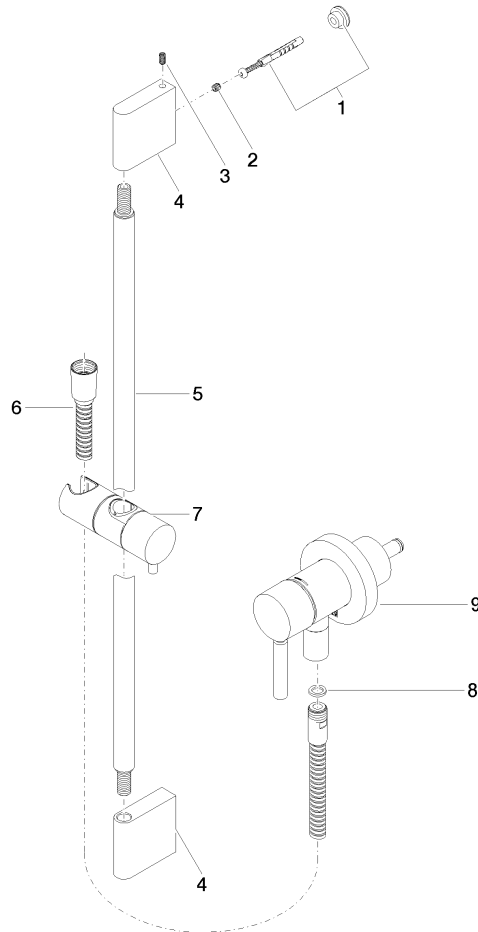

**Concealed single-lever mixer with integrated shower connection with shower set without hand shower - Brushed Champagne (22kt Gold)**

TARA

36 013 660

Fits: TARA, META

- cover plate Ø 78 mm
- metal shower hose 1750mm with integrated anti-twist protection
- slide bar
- WRAS 2011027

Concealed single-lever mixer with integrated shower connection with shower set without hand shower - Brushed Champagne (22kt Gold)

TARA

36 013 660

**Concealed single-lever mixer with integrated shower connection with shower set without hand shower - Brushed Champagne (22kt Gold)**

TARA

36 013 660

Parts for other finishes can be found here: [Chrome](#)

**Spare parts list**

No.	Item Number	Name	Quantity used	Delivery time
1	05 17 20 726 02 90	fixing set	1	2
2	09 31 11 049 90	pin	2	2
3	04 31 11 113 00 90	pin	2	2
4	08 17 97 054-46	holder	2	30
5	90 28 22 597 00-46	holder	1	30
6	28 322 970-46	Metal shower hose 1/2" x 3/8" x 1750 mm - Brushed Champagne (22kt Gold)	1	30
7	12 580 970-46	Slide unit - Brushed Champagne (22kt Gold)	1	30
8	90 14 20 026 00 90	seal	1	2
9	36 045 660-46	Concealed single-lever mixer with cover plate with integrated shower connection - Brushed Champagne (22kt Gold)	1	30