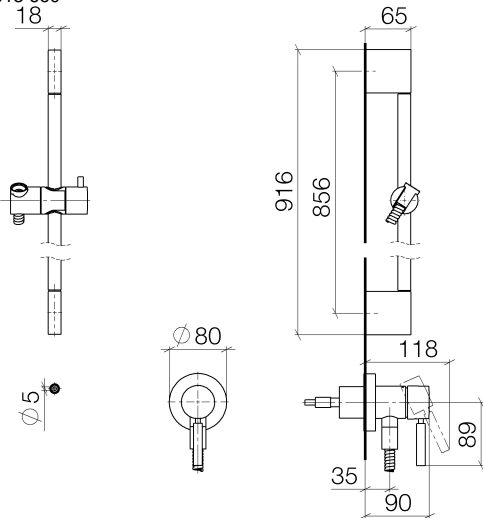

**Concealed single-lever mixer with integrated shower connection with shower set without hand shower - Brushed Champagne (22kt Gold)**

TARA

36 013 660

Fits: TARA, META

- cover plate Ø 78 mm
- metal shower hose 1750mm with integrated anti-twist protection
- slide bar
- WRAS 2011027

This article does not include a hand shower!

Intrinsic protection against back flow.

Article cannot be extended, please check the depth of the installation location!

	Brushed Champagne (22kt Gold)	36 013 660-46
	Chrome	36 013 660-00
	Brushed Platinum	36 013 660-06
	Platinum	36 013 660-08
	Dark Chrome	36 013 660-19
	Brushed Light Gold	36 013 660-27
	Brushed Durabrass (23kt Gold)	36 013 660-28
	Matte Black	36 013 660-33
	Champagne (22kt Gold)	36 013 660-47
	Brushed Chrome	36 013 660-93
	Brushed Dark Platinum	36 013 660-99

Concealed single-lever mixer with integrated shower connection with shower set without hand shower - Brushed Champagne (22kt Gold)

TARA

36 013 660

**Concealed single-lever mixer with integrated shower connection with shower set without hand shower - Brushed Champagne (22kt Gold)**

TARA

36 013 660

Parts for other finishes can be found here: [Chrome](#)

**Spare parts list**

No.	Item Number	Name	Quantity used	Delivery time
1	05 17 20 726 02 90	fixing set	1	2
2	09 31 11 049 90	pin	2	2
3	04 31 11 113 00 90	pin	2	2
4	08 17 97 054-46	holder	2	30
5	90 28 22 597 00-46	holder	1	30
6	28 322 970-46	Metal shower hose 1/2" x 3/8" x 1750 mm - Brushed Champagne (22kt Gold)	1	30
7	12 580 970-46	Slide unit - Brushed Champagne (22kt Gold)	1	30
8	90 14 20 026 00 90	seal	1	2
9	36 045 660-46	Concealed single-lever mixer with cover plate with integrated shower connection - Brushed Champagne (22kt Gold)	1	30