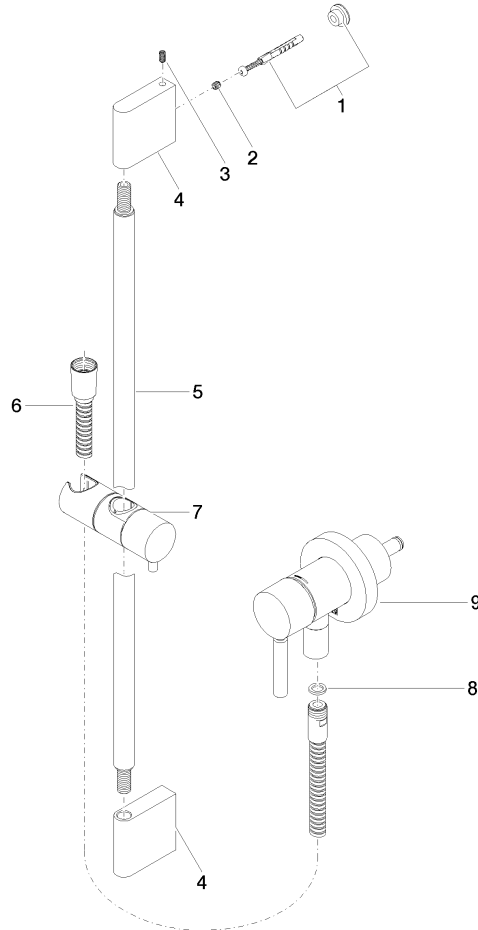

Concealed single-lever mixer with integrated shower connection with shower set without hand shower - Champagne (22kt Gold)

TARA

36 013 660

Fits: TARA, META

- cover plate Ø 78 mm
- metal shower hose 1750mm with integrated anti-twist protection
- slide bar
- WRAS 2011027

Concealed single-lever mixer with integrated shower connection with shower set without hand shower - Champagne (22kt Gold)

TARA

36 013 660

**Concealed single-lever mixer with integrated shower connection with shower set without hand shower - Champagne (22kt Gold)**

TARA

36 013 660

Parts for other finishes can be found here: [Chrome](#)

**Spare parts list**

| No. | Item Number        | Name  | Quantity used | Delivery time |
|-----|--------------------|---|---------------|---------------|
| 1   | 05 17 20 726 02 90 | fixing set  | 1             | 2             |
| 2   | 09 31 11 049 90    | pin   | 2             | 2             |
| 3   | 04 31 11 113 00 90 | pin   | 2             | 2             |
| 4   | 08 17 97 054-47    | holder  | 2             | 30            |
| 5   | 90 28 22 597 00-47 | holder  | 1             | 30            |
| 6   | 28 322 970-47      | Metal shower hose 1/2" x 3/8" x 1750 mm - Champagne (22kt Gold)   | 1             | 30            |
| 7   | 12 580 970-47      | Slide unit - Champagne (22kt Gold)  | 1             | 30            |
| 8   | 90 14 20 026 00 90 | seal  | 1             | 2             |
| 9   | 36 045 660-47      | Concealed single-lever mixer with cover plate with integrated shower connection - Champagne (22kt Gold) | 1             | 30            |