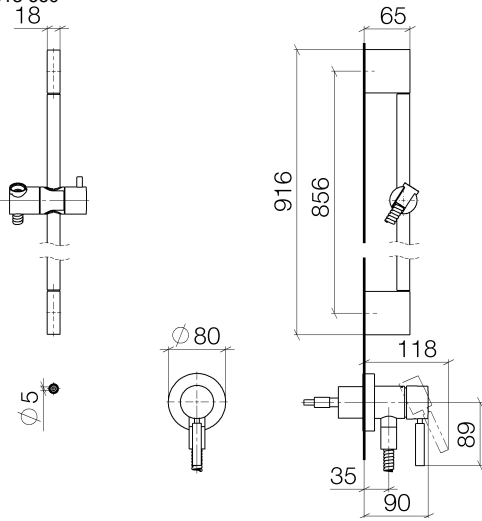

Concealed single-lever mixer with integrated shower connection with shower set without hand shower - Champagne (22kt Gold)

TARA

36 013 660

Fits: TARA, META

- cover plate Ø 78 mm
- metal shower hose 1750mm with integrated anti-twist protection
- slide bar
- WRAS 2011027

Concealed single-lever mixer with integrated shower connection with shower set without hand shower - Champagne (22kt Gold)

TARA

36 013 660

**Concealed single-lever mixer with integrated shower connection with shower set without hand shower - Champagne (22kt Gold)**

TARA

36 013 660

Parts for other finishes can be found here: [Chrome](#)

**Spare parts list**

| No. | Item Number        | Name  | Quantity used | Delivery time |
|-----|--------------------|---|---------------|---------------|
| 1   | 05 17 20 726 02 90 | fixing set  | 1             | 2             |
| 2   | 09 31 11 049 90    | pin   | 2             | 2             |
| 3   | 04 31 11 113 00 90 | pin   | 2             | 2             |
| 4   | 08 17 97 054-47    | holder  | 2             | 30            |
| 5   | 90 28 22 597 00-47 | holder  | 1             | 30            |
| 6   | 28 322 970-47      | Metal shower hose 1/2" x 3/8" x 1750 mm - Champagne (22kt Gold)   | 1             | 30            |
| 7   | 12 580 970-47      | Slide unit - Champagne (22kt Gold)  | 1             | 30            |
| 8   | 90 14 20 026 00 90 | seal  | 1             | 2             |
| 9   | 36 045 660-47      | Concealed single-lever mixer with cover plate with integrated shower connection - Champagne (22kt Gold) | 1             | 30            |