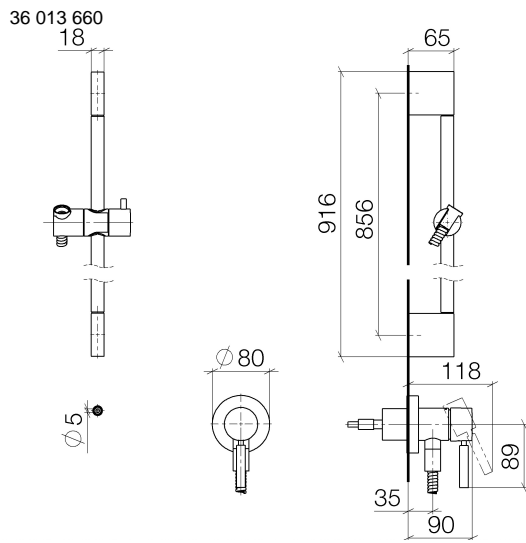

Concealed single-lever mixer with integrated shower connection with shower set without hand shower - Brushed Chrome

TARA

36 013 660

Fits: TARA, META

- cover plate Ø 78 mm
- metal shower hose 1750mm with integrated anti-twist protection
- slide bar
- WRAS 2011027

Required miscellaneous

- Concealed wall mounting -** 35 003 970 90
 - min. recess depth 78 mm
 - max. recess depth 103 mm

Concealed single-lever mixer with integrated shower connection with shower set without hand shower - Brushed Chrome

TARA

Certificates

Belgaqua_21-025- WRAS_2011027. LGA_29569.
27_1.

36 013 660

Spare parts list

No.	Item Number	Name	Quantity used	Delivery time
1	05 17 20 726 02 90	fixing set	1	2
2	09 31 11 049 90	pin	2	2
3	04 31 11 113 00 90	pin	2	2
4	08 17 97 054-93	holder	2	20
5	90 28 22 597 00-93	holder	1	20
6	28 322 970-93	Metal shower hose 1/2" x 3/8" x 1750 mm - Brushed Chrome	1	20
7	12 580 970-93	Slide unit - Brushed Chrome	1	20
8	90 14 20 026 00 90	seal	1	2
9	36 045 660-93	Concealed single-lever mixer with cover plate with integrated shower connection - Brushed Chrome	1	20