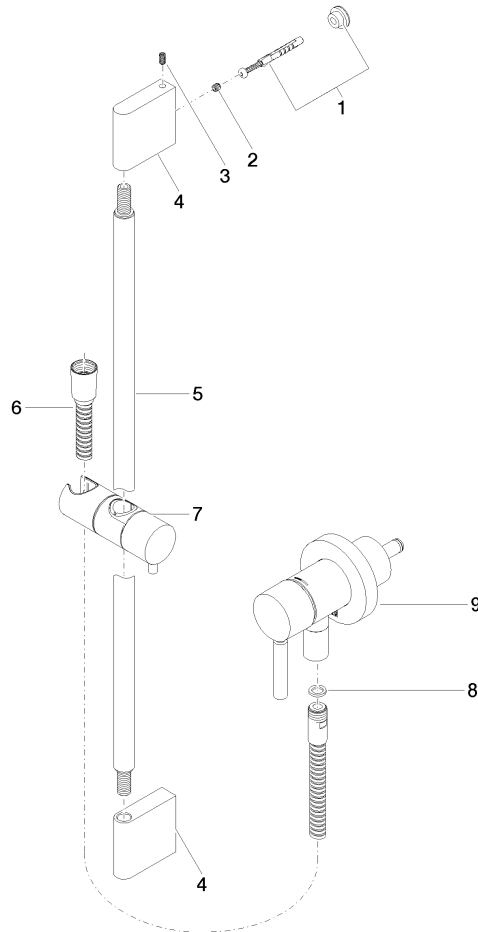

Concealed single-lever mixer with integrated shower connection with shower set without hand shower - Brushed Chrome

TARA

36 013 660

Fits: TARA, META

- cover plate Ø 78 mm
- metal shower hose 1750mm with integrated anti-twist protection
- slide bar
- WRAS 2011027

Required miscellaneous

- Concealed wall mounting -** 35 003 970 90
 - min. recess depth 78 mm
 - max. recess depth 103 mm

Concealed single-lever mixer with integrated shower connection with shower set without hand shower - Brushed Chrome

TARA

Certificates

Belgaqua_21-025- WRAS_2011027. LGA_29569.
27_1.

36 013 660

Spare parts list

No.	Item Number	Name	Quantity used	Delivery time
1	05 17 20 726 02 90	fixing set	1	2
2	09 31 11 049 90	pin	2	2
3	04 31 11 113 00 90	pin	2	2
4	08 17 97 054-93	holder	2	20
5	90 28 22 597 00-93	holder	1	20
6	28 322 970-93	Metal shower hose 1/2" x 3/8" x 1750 mm - Brushed Chrome	1	20
7	12 580 970-93	Slide unit - Brushed Chrome	1	20
8	90 14 20 026 00 90	seal	1	2
9	36 045 660-93	Concealed single-lever mixer with cover plate with integrated shower connection - Brushed Chrome	1	20