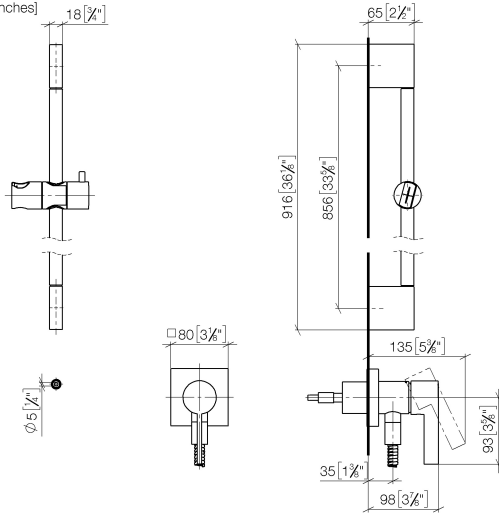

**Concealed single-lever mixer with integrated shower connection with shower set without hand shower - Matte Black**

IMO

36 013 970

Fits: IMO, MEM, CL.1

- cover plate 80 x 80 mm
- metal shower hose 1750mm with integrated anti-twist protection
- slide bar
- Pipe diameter 18 mm
- WRAS 2011027

This article does not include a hand shower!

Intrinsic protection against back flow.

Article cannot be extended, please check the depth of the installation location!

	Matte Black	36 013 970-33
	Chrome	36 013 970-00
	Brushed Platinum	36 013 970-06
	Platinum	36 013 970-08
	Dark Chrome	36 013 970-19
	Brushed Durabronze (23kt Gold)	36 013 970-28
	Brushed Champagne (22kt Gold)	36 013 970-46
	Champagne (22kt Gold)	36 013 970-47
	Brushed Chrome	36 013 970-93
	Brushed Dark Platinum	36 013 970-99

Concealed single-lever mixer with integrated shower connection with shower set without hand shower - Matte Black

IMO

36 013 970

mm [inches]

Concealed single-lever mixer with integrated shower connection with shower set without hand shower - Matte Black