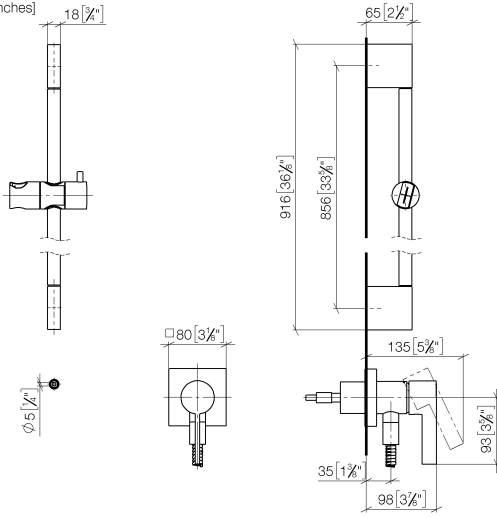

Concealed single-lever mixer with integrated shower connection with shower set without hand shower - Champagne (22kt Gold)

IMO

36 013 970

Fits: IMO, MEM, CL.1

- cover plate 80 x 80 mm
- metal shower hose 1750mm with integrated anti-twist protection
- slide bar
- Pipe diameter 18 mm
- WRAS 2011027

This article does not include a hand shower!

Intrinsic protection against back flow.

Article cannot be extended, please check the depth of the installation location!

	Champagne (22kt Gold)	36 013 970-47
	Chrome	36 013 970-00
	Brushed Platinum	36 013 970-06
	Platinum	36 013 970-08
	Dark Chrome	36 013 970-19
	Brushed Durabronze (23kt Gold)	36 013 970-28
	Matte Black	36 013 970-33
	Brushed Champagne (22kt Gold)	36 013 970-46
	Brushed Chrome	36 013 970-93
	Brushed Dark Platinum	36 013 970-99

Concealed single-lever mixer with integrated shower connection with shower set without hand shower - Champagne (22kt Gold)

IMO

36 013 970

mm [inches]

Concealed single-lever mixer with integrated shower connection with shower set without hand shower - Champagne (22kt Gold)

IMO

36 013 970

Parts for other finishes can be found here: [Chrome](#)

Spare parts list

No.	Item Number	Name	Quantity used	Delivery time
1	05 17 20 726 02 90	fixing set	1	2
2	09 31 11 049 90	pin	2	2
3	04 31 11 113 00 90	pin	2	2
4	08 17 97 054-47	holder	2	30
5	90 28 22 597 00-47	holder	1	30
6	28 322 970-47	Metal shower hose 1/2" x 3/8" x 1750 mm - Champagne (22kt Gold)	1	30
7	12 580 970-47	Slide unit - Champagne (22kt Gold)	1	30
8	90 14 20 026 00 90	seal	1	2
9	36 045 970-47	Concealed single-lever mixer with cover plate with integrated shower connection - Champagne (22kt Gold)	1	60