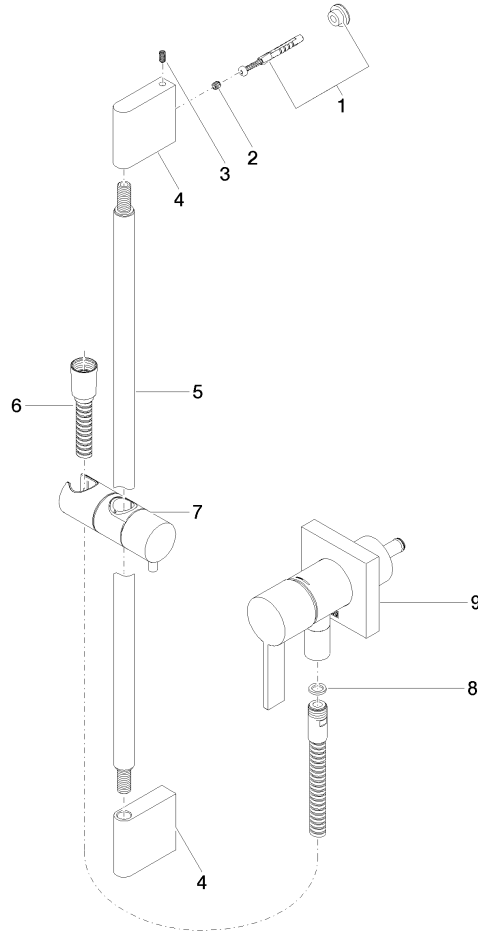

Concealed single-lever mixer with integrated shower connection with shower set without hand shower - Champagne (22kt Gold)

IMO

36 013 970

Fits: IMO, MEM, CL.1

- cover plate 80 x 80 mm
- metal shower hose 1750mm with integrated anti-twist protection
- slide bar
- Pipe diameter 18 mm
- WRAS 2011027

Concealed single-lever mixer with integrated shower connection with shower set without hand shower - Champagne (22kt Gold)

IMO

36 013 970

mm [inches]

Concealed single-lever mixer with integrated shower connection with shower set without hand shower - Champagne (22kt Gold)

IMO

36 013 970

Parts for other finishes can be found here: [Chrome](#)

Spare parts list

No.	Item Number	Name	Quantity used	Delivery time
1	05 17 20 726 02 90	fixing set	1	2
2	09 31 11 049 90	pin	2	2
3	04 31 11 113 00 90	pin	2	2
4	08 17 97 054-47	holder	2	30
5	90 28 22 597 00-47	holder	1	30
6	28 322 970-47	Metal shower hose 1/2" x 3/8" x 1750 mm - Champagne (22kt Gold)	1	30
7	12 580 970-47	Slide unit - Champagne (22kt Gold)	1	30
8	90 14 20 026 00 90	seal	1	2
9	36 045 970-47	Concealed single-lever mixer with cover plate with integrated shower connection - Champagne (22kt Gold)	1	60