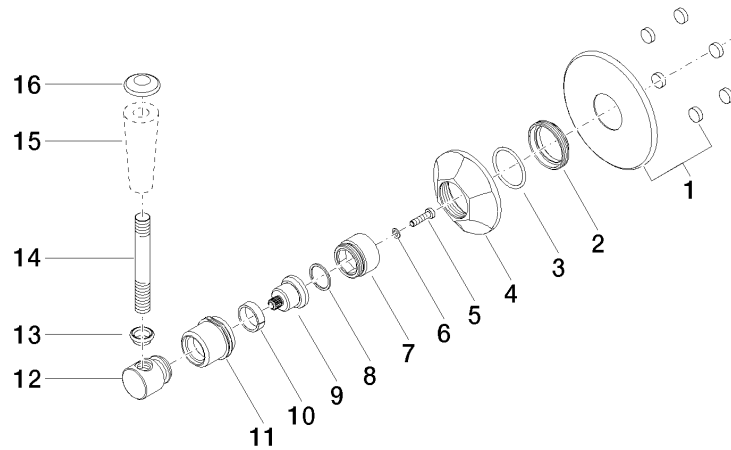

36 104 371

- rotary diverter
- rosette Ø 85 mm

36 104 371
mm [inches]

Codes & Standards

DIN 4109

ISO 3822

Ü-Zeichen

Certificates

LGA_28

36 104 371

Product version from 7/3/2016

MADISON Concealed two- and three-way diverter - Brushed Durabronze (23kt Gold)

MADISON

36 104 371

Spare parts list

Product version from 7/3/2016

No.	Item Number	Name	Quantity used	Delivery time
	90 27 97 007 00-28	cover	16	20