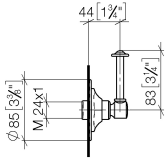

36 104 371

- rotary diverter
- rosette Ø 85 mm

36 104 371
mm [inches]

Codes & Standards

DIN 4109

ISO 3822

Ü-Zeichen

Certificates

LGA_28

36 104 371

Product version from 7/3/2016

MADISON Concealed two- and three-way diverter - Brushed Durabronze (23kt Gold)

MADISON

36 104 371

Spare parts list

Product version from 7/3/2016

No.	Item Number	Name	Quantity used	Delivery time
	90 27 97 007 00-28	cover	16	20