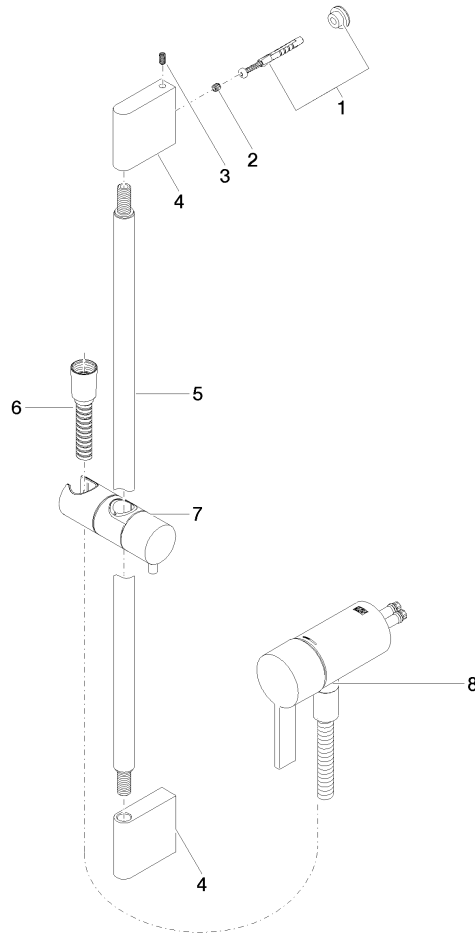

Concealed single-lever mixer with integrated shower connection with shower set without hand shower - Brushed Platinum

IMO

36 110 970

- metal shower hose 1750mm with integrated anti-twist protection
- slide bar
- Pipe diameter 18 mm
- WRAS 2011027

Required miscellaneous

	Concealed wall mounting - •min. recess depth 80 mm •max. recess depth 105 mm	35 050 970 90
--	---	---------------

Required miscellaneous

	Hand shower FlowReduce - Brushed Platinum	28 016 979-06 0010
--	--	-----------------------

36 110 970
mm [inches]

Certificates

Belgaqua_21-025- WRAS_2011027. LGA_29928.
27_1.

36 110 970

Spare parts list

No.	Item Number	Name	Quantity used	Delivery time
1	05 17 20 726 02 90	fixing set	1	2
2	09 31 11 049 90	pin	2	2
3	04 31 11 113 00 90	pin	2	2
4	08 17 97 054-06	holder	2	10
5	90 28 22 597 00-06	holder	1	10
6	28 322 970-06	Metal shower hose 1/2" x 3/8" x 1750 mm - Brushed Platinum	1	2
7	12 580 970-06	Slide unit - Brushed Platinum	1	10
9	36 050 970-06	Concealed single-lever mixer with integrated shower connection - Brushed Platinum	1	10