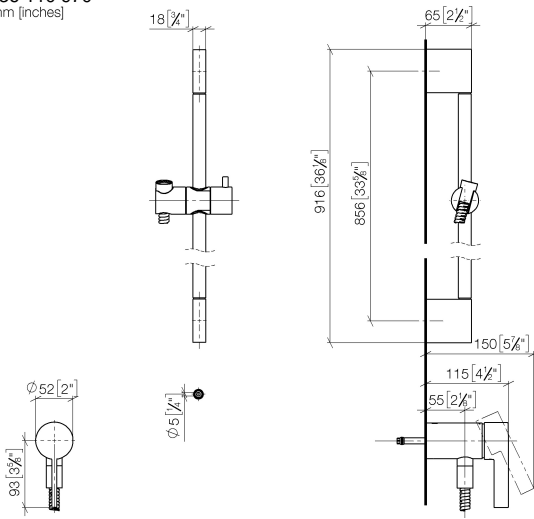

Concealed single-lever mixer with integrated shower connection with shower set without hand shower - Brushed Platinum

IMO

36 110 970

- metal shower hose 1750mm with integrated anti-twist protection
- slide bar
- Pipe diameter 18 mm
- WRAS 2011027

Required miscellaneous

	Concealed wall mounting - •min. recess depth 80 mm •max. recess depth 105 mm	35 050 970 90
--	---	---------------

Required miscellaneous

	Hand shower FlowReduce - Brushed Platinum	28 016 979-06 0010
--	--	-----------------------

36 110 970
mm [inches]

Certificates

Belgaqua_21-025- WRAS_2011027. LGA_29928.
27_1.

36 110 970

Spare parts list

No.	Item Number	Name	Quantity used	Delivery time
1	05 17 20 726 02 90	fixing set	1	2
2	09 31 11 049 90	pin	2	2
3	04 31 11 113 00 90	pin	2	2
4	08 17 97 054-06	holder	2	10
5	90 28 22 597 00-06	holder	1	10
6	28 322 970-06	Metal shower hose 1/2" x 3/8" x 1750 mm - Brushed Platinum	1	2
7	12 580 970-06	Slide unit - Brushed Platinum	1	10
9	36 050 970-06	Concealed single-lever mixer with integrated shower connection - Brushed Platinum	1	10