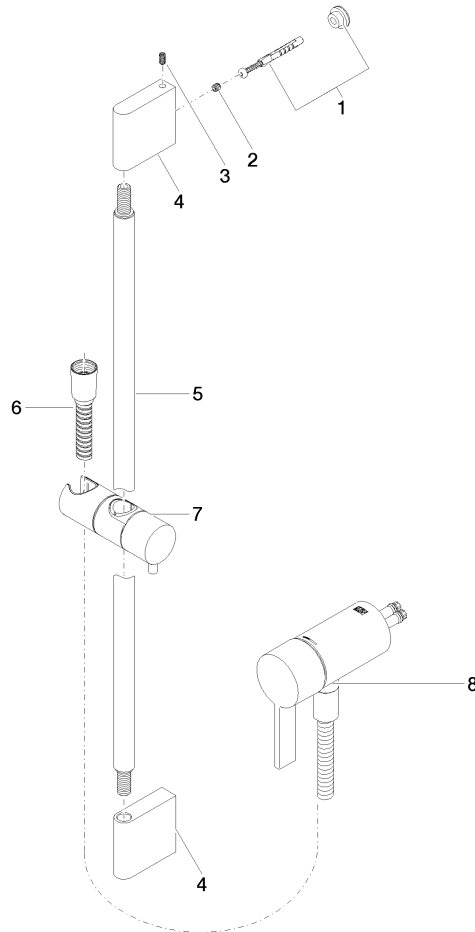

Concealed single-lever mixer with integrated shower connection with shower set without hand shower - Platinum

IMO

36 110 970

- metal shower hose 1750mm with integrated anti-twist protection
- slide bar
- Pipe diameter 18 mm
- WRAS 2011027

Concealed single-lever mixer with integrated shower connection with shower set without hand shower - Platinum

IMO

36 110 970

Required miscellaneous

Concealed wall mounting - 35 050 970 90
 •min. recess depth 80 mm
 •max. recess depth 105 mm

Required miscellaneous

SERIES-VARIOUS Hand shower - Platinum 28 025 979-08 0010

Concealed single-lever mixer with integrated shower connection with shower set without hand shower - Platinum

IMO

36 110 970
mm [inches]

Certificates

Belgaqua_21-025- WRAS_2011027. LGA_29928.
27_1.

36 110 970

Spare parts list

No.	Item Number	Name	Quantity used	Delivery time
1	05 17 20 726 02 90	fixing set	1	2
2	09 31 11 049 90	pin	2	2
3	04 31 11 113 00 90	pin	2	2
4	08 17 97 054-08	holder	2	40
5	90 28 22 597 00-08	holder	1	-
Spare part can no longer be ordered, please order the replacement item				
6	28 322 970-08	Metal shower hose 1/2" x 3/8" x 1750 mm - Platinum	1	40
7	12 580 970-08	Slide unit - Platinum	1	40
9	36 050 970-08	Concealed single-lever mixer with integrated shower connection - Platinum	1	40