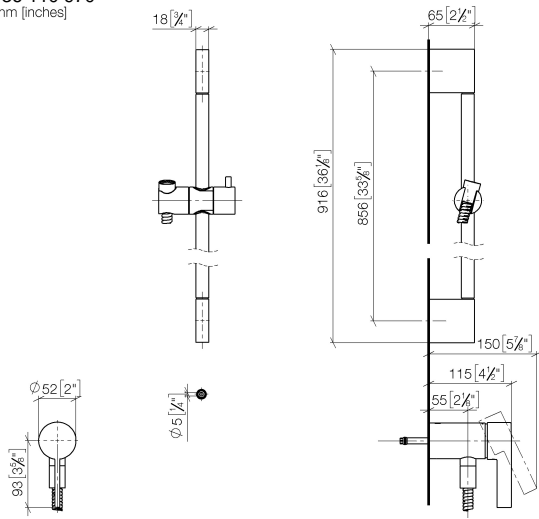

Concealed single-lever mixer with integrated shower connection with shower set without hand shower - Platinum

IMO

36 110 970

- metal shower hose 1750mm with integrated anti-twist protection
- slide bar
- Pipe diameter 18 mm
- WRAS 2011027

Concealed single-lever mixer with integrated shower connection with shower set without hand shower - Platinum

IMO

36 110 970

Required miscellaneous

Concealed wall mounting - 35 050 970 90
 •min. recess depth 80 mm
 •max. recess depth 105 mm

Required miscellaneous

SERIES-VARIOUS Hand shower - Platinum 28 025 979-08 0010

Concealed single-lever mixer with integrated shower connection with shower set without hand shower - Platinum

IMO

36 110 970
mm [inches]

Certificates

Belgaqua_21-025- WRAS_2011027. LGA_29928.
27_1.

36 110 970

Spare parts list

No.	Item Number	Name	Quantity used	Delivery time
1	05 17 20 726 02 90	fixing set	1	2
2	09 31 11 049 90	pin	2	2
3	04 31 11 113 00 90	pin	2	2
4	08 17 97 054-08	holder	2	40
5	90 28 22 597 00-08	holder	1	-
Spare part can no longer be ordered, please order the replacement item				
6	28 322 970-08	Metal shower hose 1/2" x 3/8" x 1750 mm - Platinum	1	40
7	12 580 970-08	Slide unit - Platinum	1	40
9	36 050 970-08	Concealed single-lever mixer with integrated shower connection - Platinum	1	40