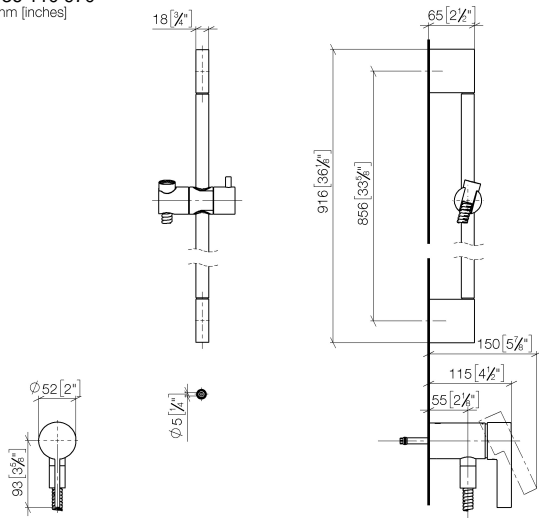

Concealed single-lever mixer with integrated shower connection with shower set without hand shower - Brushed Durabron (23kt Gold)

IMO

36 110 970

- metal shower hose 1750mm with integrated anti-twist protection
- slide bar
- Pipe diameter 18 mm
- WRAS 2011027

Required miscellaneous

	Concealed wall mounting - •min. recess depth 80 mm •max. recess depth 105 mm	35 050 970 90
--	---	---------------

Required miscellaneous

	Hand shower - Brushed Durabron (23kt Gold)	28 017 979-28
--	---	---------------

Concealed single-lever mixer with integrated shower connection with shower set without hand shower - Brushed Durabronz (23kt Gold)

IMO

36 110 970
mm [inches]

Certificates

Belgaqua_21-025- WRAS_2011027. LGA_29928.
27_1.

36 110 970

Spare parts list

No.	Item Number	Name	Quantity used	Delivery time
1	05 17 20 726 02 90	fixing set	1	2
2	09 31 11 049 90	pin	2	2
3	04 31 11 113 00 90	pin	2	2
4	08 17 97 054-28	holder	2	20
5	90 28 22 597 00-28	holder	1	-
Spare part can no longer be ordered, please order the replacement item				
6	28 322 970-28	Metal shower hose 1/2" x 3/8" x 1750 mm - Brushed Durabron (23kt Gold)	1	20
7	12 580 970-28	Slide unit - Brushed Durabron (23kt Gold)	1	20
9	36 050 970-28	Concealed single-lever mixer with integrated shower connection - Brushed Durabron (23kt Gold)	1	20