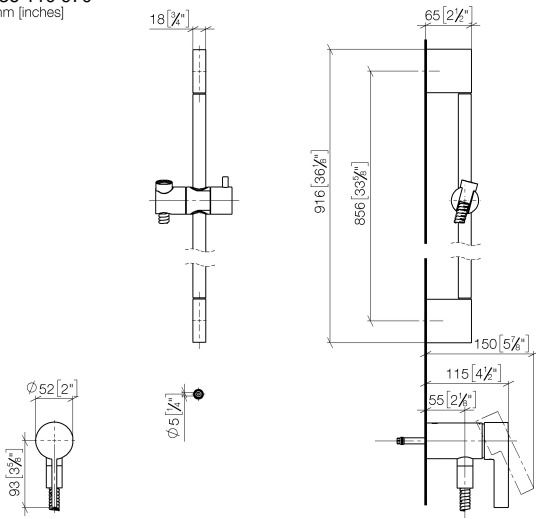

**Concealed single-lever mixer with integrated shower connection with shower set without hand shower - Matte Black**

IMO

36 110 970

- metal shower hose 1750mm with integrated anti-twist protection
- slide bar
- Pipe diameter 18 mm
- WRAS 2011027

Concealed single-lever mixer with integrated shower connection with shower set without hand shower - Matte Black

IMO

36 110 970  
mm [inches]

Certificates

Belgaqua\_21-025- WRAS\_2011027. LGA\_29928.  
27\_1.

### Spare parts list

No.	Item Number	Name	Quantity used	Delivery time
1	05 17 20 726 02 90	fixing set	1	2
2	09 31 11 049 90	pin	2	2
3	04 31 11 113 00 90	pin	2	2
4	08 17 97 054-33	holder	2	30
5	90 28 22 597 00-33	holder	1	30
6	28 322 970-33	Metal shower hose 1/2" x 3/8" x 1750 mm - Matte Black	1	2
7	12 580 970-33	Slide unit - Matte Black	1	10
9	36 050 970-33	Concealed single-lever mixer with integrated shower connection - Matte Black	1	30