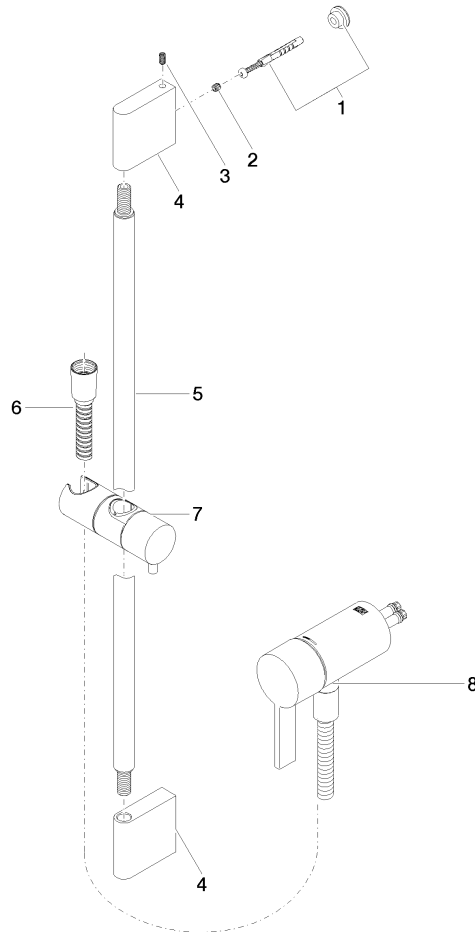

Concealed single-lever mixer with integrated shower connection with shower set without hand shower - Brushed Bronze

IMO

36 110 970

- metal shower hose 1750mm with integrated anti-twist protection
- slide bar
- Pipe diameter 18 mm
- WRAS 2011027

Required miscellaneous

	Hand shower - Brushed Bronze	28 018 979-42
---	-------------------------------------	---------------

Required miscellaneous

	Hand shower - Brushed Bronze	28 017 979-42
---	-------------------------------------	---------------

Concealed single-lever mixer with integrated shower connection with shower set without hand shower - Brushed Bronze

IMO

36 110 970
mm [inches]

36 110 970

Spare parts list

No.	Item Number	Name	Quantity used	Delivery time
1	05 17 20 726 02 90	fixing set	1	2
2	09 31 11 049 90	pin	2	2
3	04 31 11 113 00 90	pin	2	2
4	08 17 97 054-42	holder	2	60
5	90 28 22 597 00-42	holder	1	30
6	28 322 970-42	Metal shower hose 1/2" x 3/8" x 1750 mm - Brushed Bronze	1	30
7	12 580 970-42	Slide unit - Brushed Bronze	1	30
9	36 050 970-42	Concealed single-lever mixer with integrated shower connection - Brushed Bronze	1	30