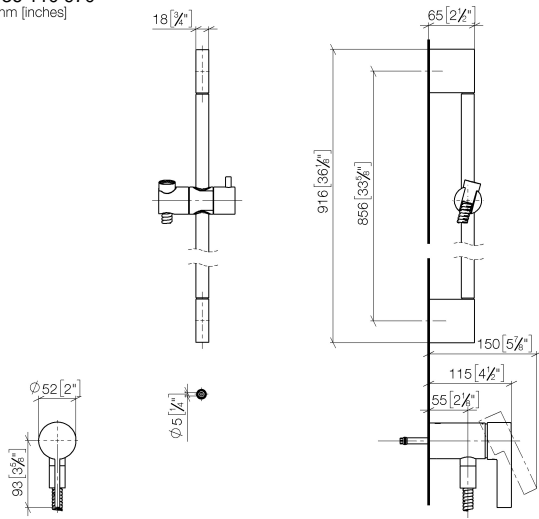

Concealed single-lever mixer with integrated shower connection with shower set without hand shower - Brushed Bronze

IMO

36 110 970

- metal shower hose 1750mm with integrated anti-twist protection
- slide bar
- Pipe diameter 18 mm
- WRAS 2011027

Required miscellaneous

	Concealed wall mounting - •min. recess depth 80 mm •max. recess depth 105 mm	35 050 970 90
---	---	---------------

Required miscellaneous

	Hand shower FlowReduce - Brushed Bronze	28 016 979-42 0010
---	--	-----------------------

Concealed single-lever mixer with integrated shower connection with shower set without hand shower - Brushed Bronze

IMO

36 110 970
mm [inches]

36 110 970

Spare parts list

No.	Item Number	Name	Quantity used	Delivery time
1	05 17 20 726 02 90	fixing set	1	2
2	09 31 11 049 90	pin	2	2
3	04 31 11 113 00 90	pin	2	2
4	08 17 97 054-42	holder	2	60
5	90 28 22 597 00-42	holder	1	30
6	28 322 970-42	Metal shower hose 1/2" x 3/8" x 1750 mm - Brushed Bronze	1	30
7	12 580 970-42	Slide unit - Brushed Bronze	1	30
9	36 050 970-42	Concealed single-lever mixer with integrated shower connection - Brushed Bronze	1	30