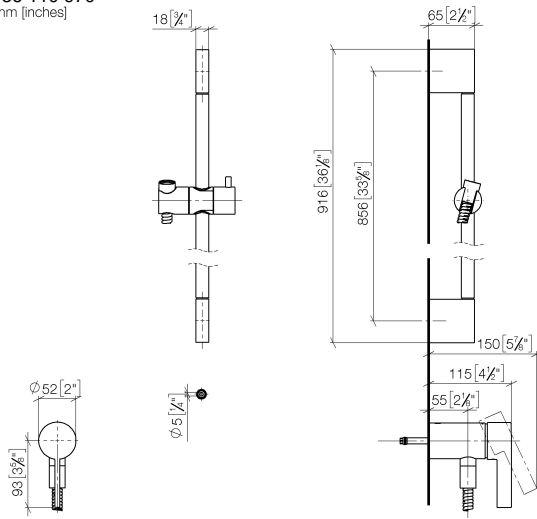

Concealed single-lever mixer with integrated shower connection with shower set without hand shower - Brushed Champagne (22kt Gold)

IMO

36 110 970

- metal shower hose 1750mm with integrated anti-twist protection
- slide bar
- Pipe diameter 18 mm
- WRAS 2011027

Concealed single-lever mixer with integrated shower connection with shower set without hand shower - Brushed Champagne (22kt Gold)

IMO

36 110 970
mm [inches]

Concealed single-lever mixer with integrated shower connection with shower set without hand shower - Brushed Champagne (22kt Gold)

IMO

36 110 970

Parts for other finishes can be found here: [Chrome](#)

Spare parts list

No.	Item Number	Name	Quantity used	Delivery time
1	05 17 20 726 02 90	fixing set	1	2
2	09 31 11 049 90	pin	2	2
3	04 31 11 113 00 90	pin	2	2
4	08 17 97 054-46	holder	2	30
5	90 28 22 597 00-46	holder	1	30
6	28 322 970-46	Metal shower hose 1/2" x 3/8" x 1750 mm - Brushed Champagne (22kt Gold)	1	30
7	12 580 970-46	Slide unit - Brushed Champagne (22kt Gold)	1	30
9	36 050 970-46	Concealed single-lever mixer with integrated shower connection - Brushed Champagne (22kt Gold)	1	30