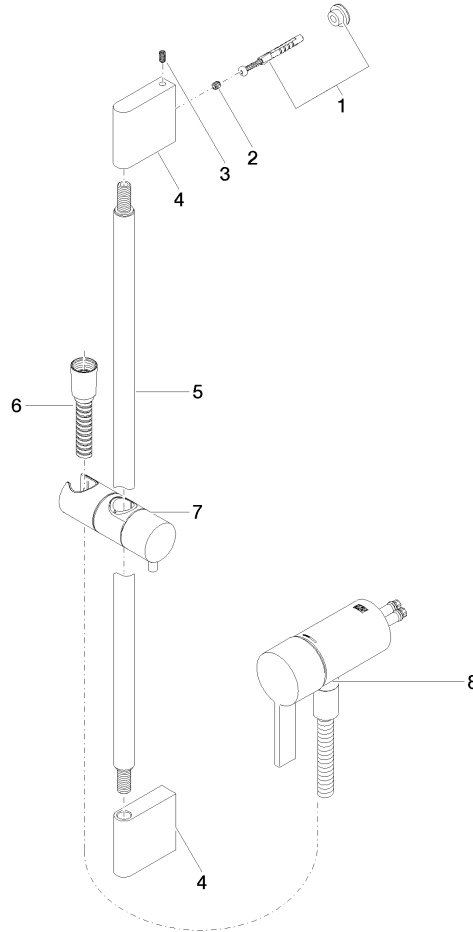

Concealed single-lever mixer with integrated shower connection with shower set without hand shower - Brushed Chrome

IMO

36 110 970

- metal shower hose 1750mm with integrated anti-twist protection
- slide bar
- Pipe diameter 18 mm
- WRAS 2011027

Concealed single-lever mixer with integrated shower connection with shower set without hand shower - Brushed Chrome

IMO

36 110 970
mm [inches]

Certificates

Belgaqua_21-025- WRAS_2011027. LGA_29928.
27_1.

Concealed single-lever mixer with integrated shower connection with shower set without hand shower - Brushed Chrome

IMO

36 110 970

Parts for other finishes can be found here: [Chrome](#)

Spare parts list

No.	Item Number	Name	Quantity used	Delivery time
1	05 17 20 726 02 90	fixing set	1	2
2	09 31 11 049 90	pin	2	2
3	04 31 11 113 00 90	pin	2	2
4	08 17 97 054-93	holder	2	20
5	90 28 22 597 00-93	holder	1	20
6	28 322 970-93	Metal shower hose 1/2" x 3/8" x 1750 mm - Brushed Chrome	1	20
7	12 580 970-93	Slide unit - Brushed Chrome	1	20
9	36 050 970-93	Concealed single-lever mixer with integrated shower connection - Brushed Chrome	1	20