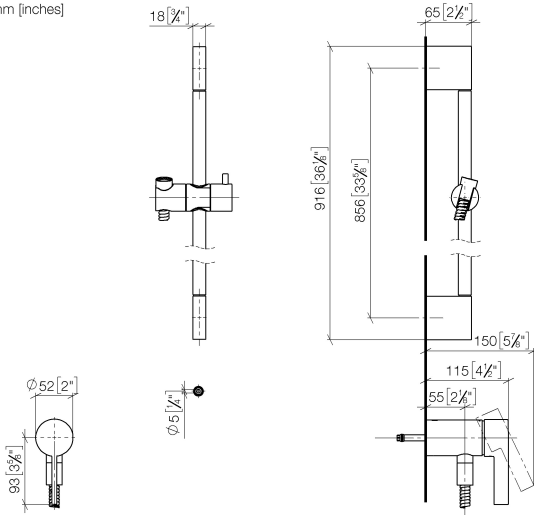

Concealed single-lever mixer with integrated shower connection with shower set without hand shower - Brushed Chrome

IMO

36 110 970

- metal shower hose 1750mm with integrated anti-twist protection
- slide bar
- Pipe diameter 18 mm
- WRAS 2011027

Concealed single-lever mixer with integrated shower connection with shower set without hand shower - Brushed Chrome

IMO

36 110 970
mm [inches]

Certificates

Belgaqua_21-025- WRAS_2011027. LGA_29928.
27_1.

Concealed single-lever mixer with integrated shower connection with shower set without hand shower - Brushed Chrome

IMO

36 110 970

Parts for other finishes can be found here: [Chrome](#)

Spare parts list

No.	Item Number	Name	Quantity used	Delivery time
1	05 17 20 726 02 90	fixing set	1	2
2	09 31 11 049 90	pin	2	2
3	04 31 11 113 00 90	pin	2	2
4	08 17 97 054-93	holder	2	20
5	90 28 22 597 00-93	holder	1	20
6	28 322 970-93	Metal shower hose 1/2" x 3/8" x 1750 mm - Brushed Chrome	1	20
7	12 580 970-93	Slide unit - Brushed Chrome	1	20
9	36 050 970-93	Concealed single-lever mixer with integrated shower connection - Brushed Chrome	1	20