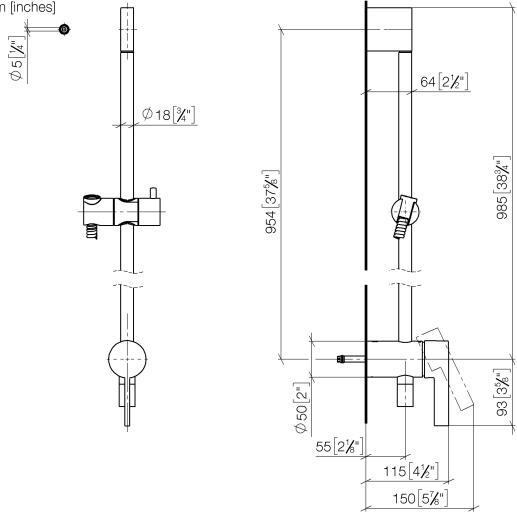

Concealed single-lever mixer with integrated shower connection with shower set without hand shower - Brushed Platinum

IMO

36 111 970

- metal shower hose 1750mm with integrated anti-twist protection
- slide bar
- Pipe diameter 18 mm
- WRAS 2011027

Concealed single-lever mixer with integrated shower connection with shower set without hand shower - Brushed Platinum

IMO

36 111 970

Required miscellaneous

	Concealed wall mounting - ●min. recess depth 80 mm ●max. recess depth 105 mm	35 050 970 90
---	---	---------------

Required miscellaneous

	SERIES-VARIOUS Hand shower - Brushed Platinum	28 025 979-06 0010
---	--	-----------------------

36 111 970

mm [Inches]

Certificates

Belgaqua_21-025- WRAS_2011027. LGA_29928.
27_1.

36 111 970

Spare parts list

No.	Item Number	Name	Quantity used	Delivery time
1	05 17 20 726 02 90	fixing set	1	2
2	09 31 11 049 90	pin	2	2
3	04 31 11 113 00 90	pin	2	2
4	08 17 97 054-06	holder	1	10
5	90 28 22 782 00-06	pipe	1	10
6	28 322 970-06	Metal shower hose 1/2" x 3/8" x 1750 mm - Brushed Platinum	1	2
7	12 580 970-06	Slide unit - Brushed Platinum	1	10
8	90 19 97 002 00-06	connection	1	10
9	90 14 20 026 00 90	seal	1	2