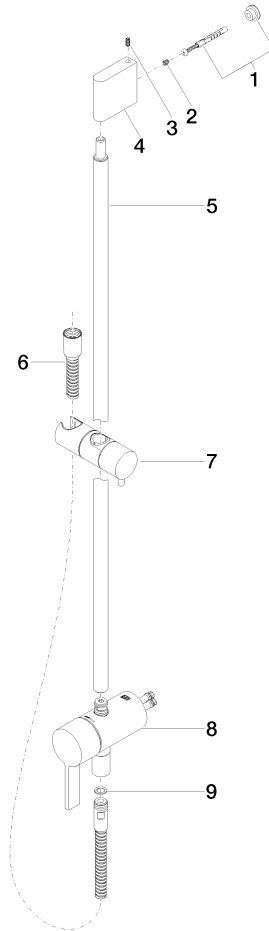

Concealed single-lever mixer with integrated shower connection with shower set without hand shower - Brushed Platinum

IMO

36 111 970

- metal shower hose 1750mm with integrated anti-twist protection
- slide bar
- Pipe diameter 18 mm
- WRAS 2011027

Concealed single-lever mixer with integrated shower connection with shower set without hand shower - Brushed Platinum

IMO

36 111 970

Required miscellaneous

	Concealed wall mounting - ●min. recess depth 80 mm ●max. recess depth 105 mm	35 050 970 90
---	---	---------------

Required miscellaneous

	SERIES-VARIOUS Hand shower - Brushed Platinum	28 025 979-06 0010
---	--	-----------------------

36 111 970

mm [Inches]

Certificates

Belgaqua_21-025- WRAS_2011027. LGA_29928.
27_1.

36 111 970

Spare parts list

No.	Item Number	Name	Quantity used	Delivery time
1	05 17 20 726 02 90	fixing set	1	2
2	09 31 11 049 90	pin	2	2
3	04 31 11 113 00 90	pin	2	2
4	08 17 97 054-06	holder	1	10
5	90 28 22 782 00-06	pipe	1	10
6	28 322 970-06	Metal shower hose 1/2" x 3/8" x 1750 mm - Brushed Platinum	1	2
7	12 580 970-06	Slide unit - Brushed Platinum	1	10
8	90 19 97 002 00-06	connection	1	10
9	90 14 20 026 00 90	seal	1	2