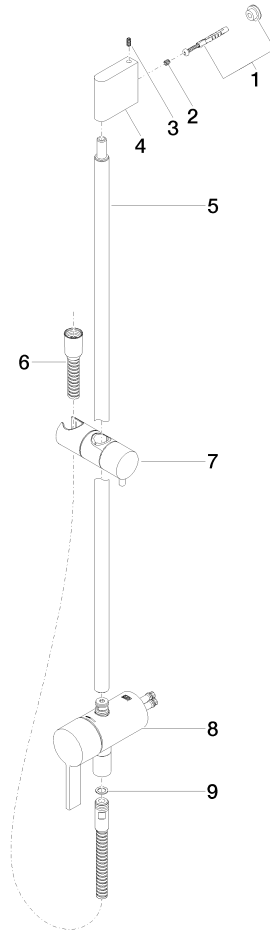

Concealed single-lever mixer with integrated shower connection with shower set without hand shower - Matte Black

IMO

36 111 970

- metal shower hose 1750mm with integrated anti-twist protection
- slide bar
- Pipe diameter 18 mm
- WRAS 2011027

	Hand shower FlowReduce - Matte Black	28 018 979-33 0010
-------------------------------------------------------------------------------------	---------------------------------------------	--------------------

Concealed single-lever mixer with integrated shower connection with shower set without hand shower - Matte Black

IMO

36 111 970

mm [Inches]

Certificates

Belgaqua_21-025- WRAS_2011027. LGA_29928.
27_1.

36 111 970

Spare parts list

No.	Item Number	Name	Quantity used	Delivery time
1	05 17 20 726 02 90	fixing set	1	2
2	09 31 11 049 90	pin	2	2
3	04 31 11 113 00 90	pin	2	2
4	08 17 97 054-33	holder	1	30
5	90 28 22 782 00-33	pipe	1	30
6	28 322 970-33	Metal shower hose 1/2" x 3/8" x 1750 mm - Matte Black	1	2
7	12 580 970-33	Slide unit - Matte Black	1	10
8	90 19 97 002 00-33	connection	1	30
9	90 14 20 026 00 90	seal	1	2