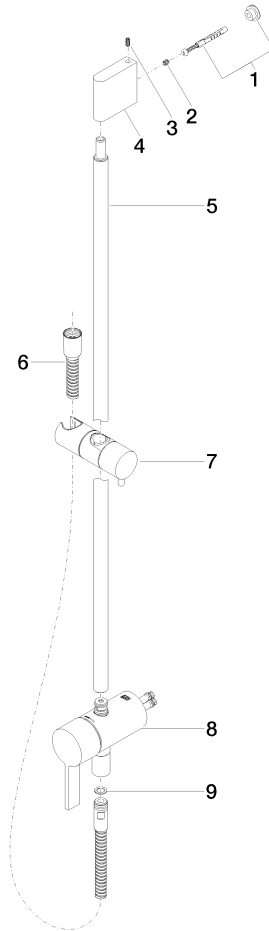

Concealed single-lever mixer with integrated shower connection with shower set without hand shower - Brushed Bronze

IMO

36 111 970

- metal shower hose 1750mm with integrated anti-twist protection
- slide bar
- Pipe diameter 18 mm
- WRAS 2011027

	Brushed Bronze	36 111 970-42
	Chrome	36 111 970-00
	Brushed Platinum	36 111 970-06
	Platinum	36 111 970-08
	Dark Chrome	36 111 970-19
	Brushed Light Gold	36 111 970-27
	Brushed Durabrass (23kt Gold)	36 111 970-28
	Matte Black	36 111 970-33
	Brushed Champagne (22kt Gold)	36 111 970-46
	Champagne (22kt Gold)	36 111 970-47
	Brushed Chrome	36 111 970-93
	Brushed Dark Platinum	36 111 970-99

Required miscellaneous

	Concealed wall mounting - •min. recess depth 80 mm •max. recess depth 105 mm	35 050 970 90
---	---	---------------

Required miscellaneous

	Hand shower FlowReduce - Brushed Bronze	28 016 979-42 0010
---	--	-----------------------

Concealed single-lever mixer with integrated shower connection with shower set without hand shower - Brushed Bronze

IMO

36 111 970

mm [inches]

36 111 970

Spare parts list

No.	Item Number	Name	Quantity used	Delivery time
1	05 17 20 726 02 90	fixing set	1	2
2	09 31 11 049 90	pin	2	2
3	04 31 11 113 00 90	pin	2	2
4	08 17 97 054-42	holder	1	60
5	90 28 22 782 00-42	pipe	1	30
6	28 322 970-42	Metal shower hose 1/2" x 3/8" x 1750 mm - Brushed Bronze	1	30
7	12 580 970-42	Slide unit - Brushed Bronze	1	30
8	90 19 97 002 00-42	connection	1	30
9	90 14 20 026 00 90	seal	1	2