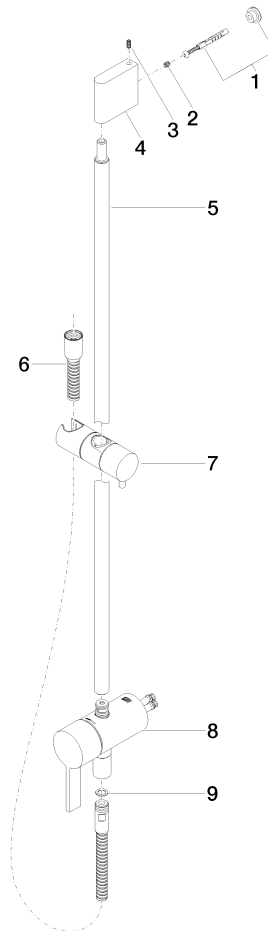

Concealed single-lever mixer with integrated shower connection with shower set without hand shower - Brushed Champagne (22kt Gold)

IMO

36 111 970

- metal shower hose 1750mm with integrated anti-twist protection
- slide bar
- Pipe diameter 18 mm
- WRAS 2011027

This article does not include a hand shower!
Intrinsic protection against back flow.

Fits: IMO, LULU, MADISON, MEM, TARA, CL.1, LISSÉ, VAIA, META, CYO

	Brushed Champagne (22kt Gold)	36 111 970-46
	Chrome	36 111 970-00
	Brushed Platinum	36 111 970-06
	Platinum	36 111 970-08
	Dark Chrome	36 111 970-19
	Brushed Light Gold	36 111 970-27
	Brushed Durabrass (23kt Gold)	36 111 970-28
	Matte Black	36 111 970-33
	Brushed Bronze	36 111 970-42
	Champagne (22kt Gold)	36 111 970-47
	Brushed Chrome	36 111 970-93
	Brushed Dark Platinum	36 111 970-99

Concealed single-lever mixer with integrated shower connection with shower set without hand shower - Brushed Champagne (22kt Gold)

IMO

36 111 970

mm [inches]

Concealed single-lever mixer with integrated shower connection with shower set without hand shower - Brushed Champagne (22kt Gold)

IMO

36 111 970

Parts for other finishes can be found here: Chrome

Spare parts list

No.	Item Number	Name	Quantity used	Delivery time
1	05 17 20 726 02 90	fixing set	1	2
2	09 31 11 049 90	pin	2	2
3	04 31 11 113 00 90	pin	2	2
4	08 17 97 054-46	holder	1	30
5	90 28 22 782 00-46	pipe	1	30
6	28 322 970-46	Metal shower hose 1/2" x 3/8" x 1750 mm - Brushed Champagne (22kt Gold)	1	30
7	12 580 970-46	Slide unit - Brushed Champagne (22kt Gold)	1	30
8	90 19 97 002 00-46	connection	1	30
9	90 14 20 026 00 90	seal	1	2