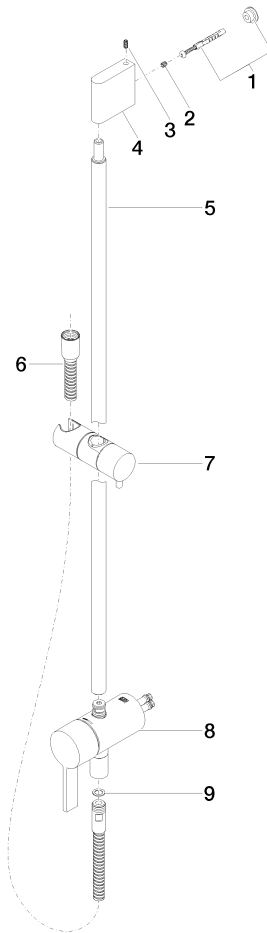

**Concealed single-lever mixer with integrated shower connection with shower set without hand shower - Champagne (22kt Gold)**

IMO

36 111 970

- metal shower hose 1750mm with integrated anti-twist protection
- slide bar
- Pipe diameter 18 mm
- WRAS 2011027

This article does not include a hand shower!

Intrinsic protection against back flow.

Fits: IMO, LULU, MADISON, MEM, TARA, CL.1, LISSÉ, VAIA, META, CYO

	Champagne (22kt Gold)	36 111 970-47
	Chrome	36 111 970-00
	Brushed Platinum	36 111 970-06
	Platinum	36 111 970-08
	Dark Chrome	36 111 970-19
	Brushed Light Gold	36 111 970-27
	Brushed Durabronze (23kt Gold)	36 111 970-28
	Matte Black	36 111 970-33
	Brushed Bronze	36 111 970-42
	Brushed Champagne (22kt Gold)	36 111 970-46
	Brushed Chrome	36 111 970-93
	Brushed Dark Platinum	36 111 970-99

Concealed single-lever mixer with integrated shower connection with shower set without hand shower - Champagne (22kt Gold)

IMO

36 111 970

mm [inches]

**Concealed single-lever mixer with integrated shower connection with shower set without hand shower - Champagne (22kt Gold)**

IMO

36 111 970

Parts for other finishes can be found here: [Chrome](#)

**Spare parts list**

No.	Item Number	Name	Quantity used	Delivery time
1	05 17 20 726 02 90	fixing set	1	2
2	09 31 11 049 90	pin	2	2
3	04 31 11 113 00 90	pin	2	2
4	08 17 97 054-47	holder	1	30
5	90 28 22 782 00-47	pipe	1	30
6	28 322 970-47	Metal shower hose 1/2" x 3/8" x 1750 mm - Champagne (22kt Gold)	1	30
7	12 580 970-47	Slide unit - Champagne (22kt Gold)	1	30
8	90 19 97 002 00-47	connection	1	30
9	90 14 20 026 00 90	seal	1	2