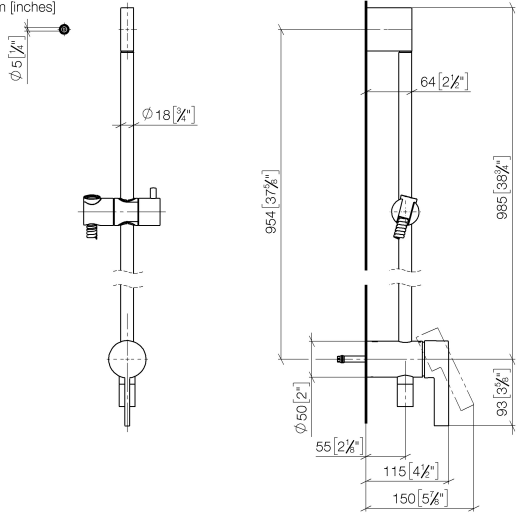

Concealed single-lever mixer with integrated shower connection with shower set without hand shower - Brushed Dark Platinum

IMO

36 111 970

- metal shower hose 1750mm with integrated anti-twist protection
- slide bar
- Pipe diameter 18 mm
- WRAS 2011027

Concealed single-lever mixer with integrated shower connection with shower set without hand shower - Brushed Dark Platinum

IMO

36 111 970

Required miscellaneous

	Concealed wall mounting - •min. recess depth 80 mm •max. recess depth 105 mm	35 050 970 90
---	---	---------------

Required miscellaneous

	SERIES-VARIOUS Hand shower - Brushed Dark Platinum	28 025 979-99 0010
---	---	-----------------------

36 111 970

mm [Inches]

Certificates

Belgaqua_21-025- WRAS_2011027. LGA_29928.
27_1.

36 111 970

Spare parts list

No.	Item Number	Name	Quantity used	Delivery time
1	05 17 20 726 02 90	fixing set	1	2
2	09 31 11 049 90	pin	2	2
3	04 31 11 113 00 90	pin	2	2
4	08 17 97 054-99	holder	1	30
5	90 28 22 782 00-99	pipe	1	30
6	28 322 970-99	Metal shower hose 1/2" x 3/8" x 1750 mm - Brushed Dark Platinum	1	2
7	12 580 970-99	Slide unit - Brushed Dark Platinum	1	30
8	90 19 97 002 00-99	connection	1	30
9	90 14 20 026 00 90	seal	1	2