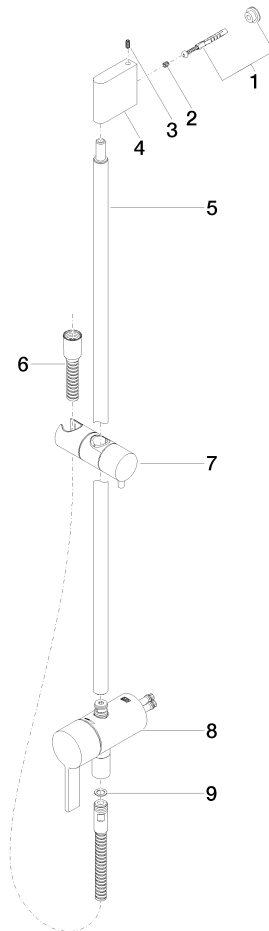

Concealed single-lever mixer with integrated shower connection with shower set without hand shower - Brushed Dark Platinum

IMO

36 111 970

- metal shower hose 1750mm with integrated anti-twist protection
- slide bar
- Pipe diameter 18 mm
- WRAS 2011027

Concealed single-lever mixer with integrated shower connection with shower set without hand shower - Brushed Dark Platinum

IMO

36 111 970

Required miscellaneous

	Concealed wall mounting - •min. recess depth 80 mm •max. recess depth 105 mm	35 050 970 90
---	---	---------------

Required miscellaneous

	SERIES-VARIOUS Hand shower - Brushed Dark Platinum	28 025 979-99 0010
---	---	-----------------------

36 111 970

mm [Inches]

Certificates

Belgaqua_21-025- WRAS_2011027. LGA_29928.
27_1.

36 111 970

Spare parts list

No.	Item Number	Name	Quantity used	Delivery time
1	05 17 20 726 02 90	fixing set	1	2
2	09 31 11 049 90	pin	2	2
3	04 31 11 113 00 90	pin	2	2
4	08 17 97 054-99	holder	1	30
5	90 28 22 782 00-99	pipe	1	30
6	28 322 970-99	Metal shower hose 1/2" x 3/8" x 1750 mm - Brushed Dark Platinum	1	2
7	12 580 970-99	Slide unit - Brushed Dark Platinum	1	30
8	90 19 97 002 00-99	connection	1	30
9	90 14 20 026 00 90	seal	1	2