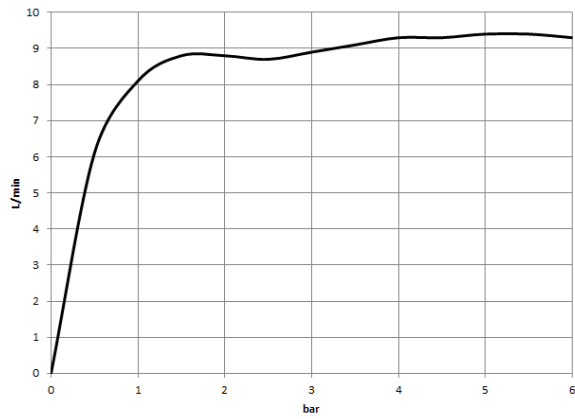

**WATER CURVE Concealed body spray - Light Gold**

36 514 979

- AQUAPRESSURE FLOW, max. flow rate 10 l/min (at 3 bar)
- water jet adjustable
- cover plate 120 x 60 mm
- 1/2" connection
- WRAS

	Light Gold	36 514 979-26
	Chrome	36 514 979-00
	Brushed Platinum	36 514 979-06
	Platinum	36 514 979-08
	Dark Chrome	36 514 979-19
	Brushed Light Gold	36 514 979-27
	Brushed Durabrass (23kt Gold)	36 514 979-28
	Matte Black	36 514 979-33
	Brushed Bronze	36 514 979-42
	Brushed Champagne (22kt Gold)	36 514 979-46
	Champagne (22kt Gold)	36 514 979-47
	Brushed Chrome	36 514 979-93
	Brushed Dark Platinum	36 514 979-99

**Recommended miscellaneous**

- Concealed wall elbow -** 35 085 970 90
- min. recess depth mm
  - max. recess depth mm

**WATER CURVE Concealed body spray - Light Gold**

36 514 979

mm [inches]

Flow rate chart