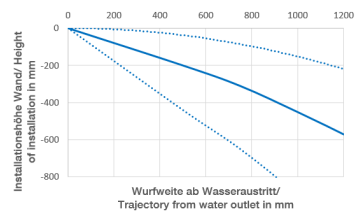

Trajectory diagram