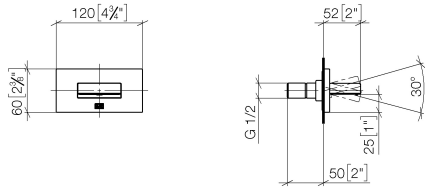

**WATER CURVE Concealed body spray - Light Gold**

36 514 979

- AQUAPRESSURE FLOW, max. flow rate 10 l/min (at 3 bar)
- water jet adjustable
- cover plate 120 x 60 mm
- 1/2" connection
- WRAS

	Light Gold	36 514 979-26
	Chrome	36 514 979-00
	Brushed Platinum	36 514 979-06
	Platinum	36 514 979-08
	Dark Chrome	36 514 979-19
	Brushed Light Gold	36 514 979-27
	Brushed Durabrass (23kt Gold)	36 514 979-28
	Matte Black	36 514 979-33
	Brushed Bronze	36 514 979-42
	Brushed Champagne (22kt Gold)	36 514 979-46
	Champagne (22kt Gold)	36 514 979-47
	Brushed Chrome	36 514 979-93
	Brushed Dark Platinum	36 514 979-99

**Recommended miscellaneous**

- Concealed wall elbow -** 35 085 970 90
- min. recess depth mm
  - max. recess depth mm

**WATER CURVE Concealed body spray - Light Gold**

36 514 979

mm [inches]

Flow rate chart