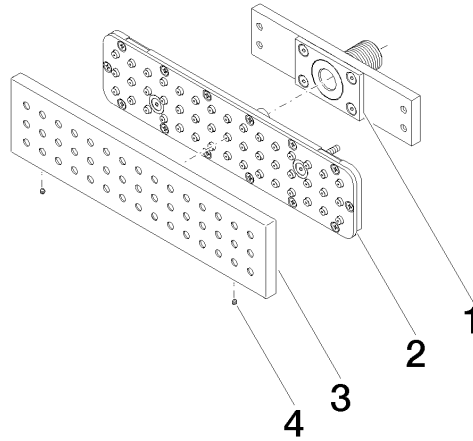

Required miscellaneous

- xGRID Installation track 555 mm - 12 360 970 90**

WATER BAR Concealed body spray - Brushed Light Gold

36 527 979 Product version from 10/1/2023

mm [inches]

Flow rate chart

Codes & Standards

DIN 4109

ISO 3822

Ü-Zeichen

WATER BAR Concealed body spray - Brushed Light Gold

36 527 979 Product version from 10/1/2023

Certificates

LGA_38

WATER BAR Concealed body spray - Brushed Light Gold

36 527 979 Product version from 10/1/2023

Spare parts list

No.	Item Number	Name	Quantity used	Delivery time
1	90 11 02 137 00 90	connection	1	2
2	90 11 02 332 01-00	insert	1	10
3	09 27 99 001-27	rosette	1	60
4	09 31 11 006 90	pin	2	2