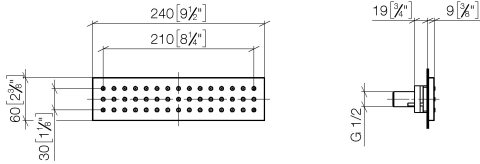

WATER BAR Concealed body spray - Brushed Light Gold

36 527 979 Product version from 10/1/2023

- HORIZONTAL RAIN, max. flow rate 9 l/min (at 3 bar)
- with anti-scale system
- cover plate 240 x 60 mm
- 1/2" connection

Required miscellaneous

- xGRID Installation track 555 mm - 12 360 970 90**

WATER BAR Concealed body spray - Brushed Light Gold

36 527 979 Product version from 10/1/2023

mm [inches]

Flow rate chart

Codes & Standards