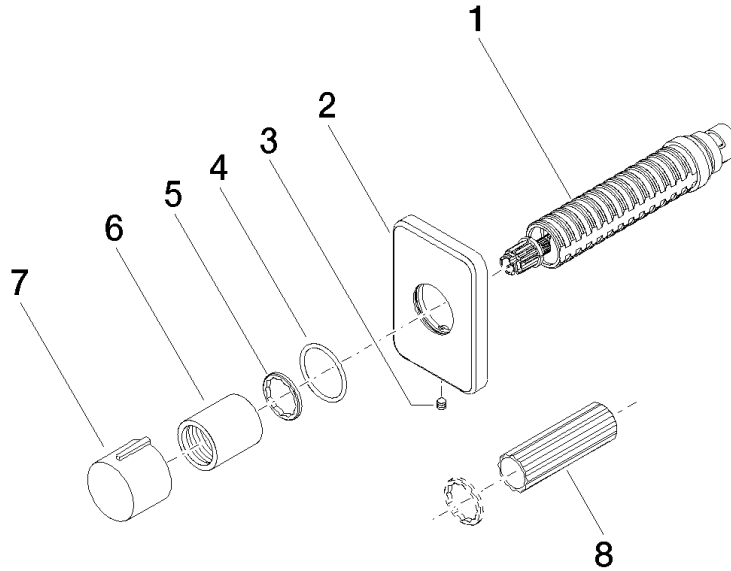

LULU Wall valve clockwise closing 1/2" - Brushed Platinum

LULU

36 607 710

- rosette 78 x 55 mm
- head part with cut-to-length spindle and sleeve
- WRAS

	Brushed Platinum	36 607 710-06
	Chrome	36 607 710-00

Required miscellaneous

	Wall valve 1/2" - •min. recess depth mm •max. recess depth mm	35 607 970 90
---	--	---------------

36 607 710

mm [inches]

Codes & Standards

DIN 4109	EN 1111	EN 200	ISO 3822
Scottish Water Byelaws	UK Water Supply Regulations	Ü-Zeichen	

Certificates

DVGW_DW-6501DN0	WRAS_2011	LGA_29	WRAS_2010	DVGW_DW-6512DN0
LGA_29				

36 607 710

Spare parts list

No.	Item Number	Name	Quantity used	Delivery time
1	90 90 03 143 00 90	top	1	2
2	09 27 71 029-06	rosette	1	10
3	90 31 11 007 00 90	pin	1	2
4	90 14 10 063 00 90	seal	1	2
5	09 16 01 025 90	ring	1	2
6	09 21 02 070-06	cover	1	10
7	09 20 97 030-06	handle	1	10
8	90 30 09 010 00 90	key	1	2