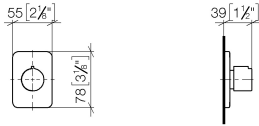

LULU Wall valve clockwise closing 1/2" - Brushed Platinum

LULU

36 607 710

- rosette 78 x 55 mm
- head part with cut-to-length spindle and sleeve
- WRAS

	Brushed Platinum	36 607 710-06
	Chrome	36 607 710-00

Required miscellaneous

	Wall valve 1/2" - •min. recess depth mm •max. recess depth mm	35 607 970 90
---	--	---------------

36 607 710

mm [inches]

Codes & Standards

DIN 4109	EN 1111	EN 200	ISO 3822
Scottish Water Byelaws	UK Water Supply Regulations	Ü-Zeichen	

Certificates

DVGW_DW-6501DN0	WRAS_2011	LGA_29	WRAS_2010	DVGW_DW-6512DN0
LGA_29				

36 607 710

Spare parts list

No.	Item Number	Name	Quantity used	Delivery time
1	90 90 03 143 00 90	top	1	2
2	09 27 71 029-06	rosette	1	10
3	90 31 11 007 00 90	pin	1	2
4	90 14 10 063 00 90	seal	1	2
5	09 16 01 025 90	ring	1	2
6	09 21 02 070-06	cover	1	10
7	09 20 97 030-06	handle	1	10
8	90 30 09 010 00 90	key	1	2