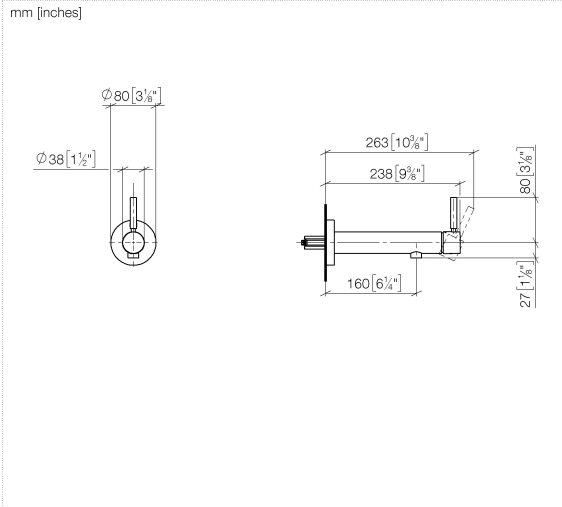

META Wall-mounted single-lever basin mixer without pop-up waste - Brushed Platinum

36 805 661 Product version from 4/1/2024

- 160mm projection
- fixed spout
- circular, air-enriched flow
- hole diameter 60 mm
- rosette Ø 78 mm
- max. spout flow rate 5.7 l/min
- with single-point mounting

Required miscellaneous

- Concealed wall mounting -** 35 050 970 90
- min. recess depth mm
 - max. recess depth mm

META Wall-mounted single-lever basin mixer without pop-up waste - Brushed Platinum

36 805 661 Product version from 4/1/2024

Flow rate chart

Codes & Standards

DIN 4109

ISO 3822

Ü-Zeichen

META Wall-mounted single-lever basin mixer without pop-up waste - Brushed Platinum

36 805 661 Product version from 4/1/2024

Certificates