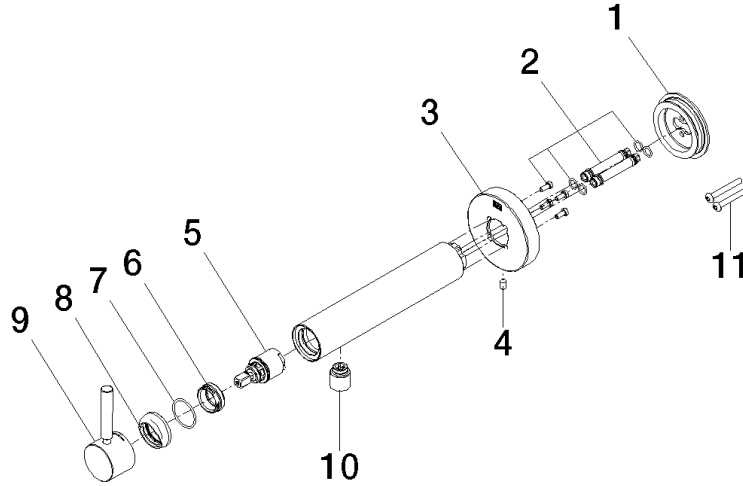

META Wall-mounted single-lever basin mixer without pop-up waste - Brushed Platinum

36 805 661 Product version from 4/1/2024

- 160mm projection
- fixed spout
- circular, air-enriched flow
- hole diameter 60 mm
- rosette Ø 78 mm
- max. spout flow rate 5.7 l/min
- with single-point mounting

Required miscellaneous

- Concealed wall mounting -** 35 050 970 90
- min. recess depth mm
 - max. recess depth mm

META Wall-mounted single-lever basin mixer without pop-up waste - Brushed Platinum

36 805 661 Product version from 4/1/2024

Flow rate chart

Codes & Standards

DIN 4109

ISO 3822

Ü-Zeichen

META Wall-mounted single-lever basin mixer without pop-up waste - Brushed Platinum

36 805 661 Product version from 4/1/2024

Certificates

LGA_38

META Wall-mounted single-lever basin mixer without pop-up waste - Brushed Platinum

36 805 661 Product version from 4/1/2024

Spare parts list

No.	Item Number	Name	Quantity used	Delivery time
1	90 30 11 232 00 90	disc	1	2
2	90 24 01 046 01 90	connection	2	2
3	90 27 66 026 00-06	rosette	1	10
4	09 31 11 144 90	pin	1	2
5	90 15 05 044 00 90	cartridge	1	2
6	09 24 04 266 90	nut	1	2
7	09 14 10 120 90	seal	1	2
8	09 28 30 043-06	cover	1	10
9	90 20 66 024 00-06	handle	1	10
10	90 23 01 168 00-06	aerator	1	10
11	90 30 30 229 00 90	screw	2	2