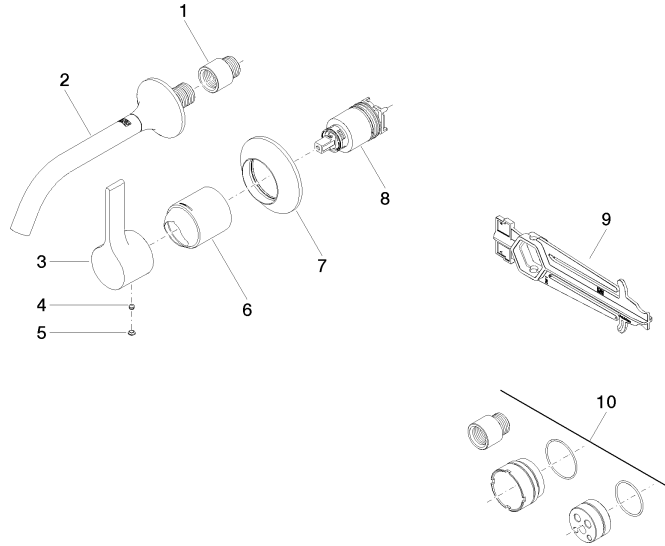

VAIA Wall-mounted single-lever basin mixer without pop-up waste - Dark
Chrome

VAIA

36 860 809

Parts for other
finishes can be found
here: [Chrome](#)