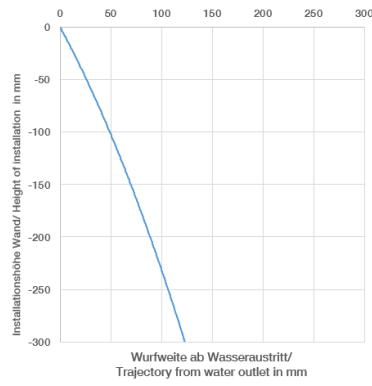

VAIA Wall-mounted single-lever basin mixer without pop-up waste - Dark Chrome

VAIA

36 860 809

- 190mm projection
- fixed spout
- circular, air-enriched flow
- hole diameter spout 37 mm
- hole diameter single-lever mixer 57 mm
- rosette for single-lever mixer Ø 78mm
- rosette for spout Ø 60mm
- max. flow 5.7 l/min
- lead-free
- This product can help a building meet the requirements of Green Building Rating Systems, e.g. LEED®, BREEAM®, DGNB
- WRAS 2107018

VAIA Wall-mounted single-lever basin mixer without pop-up waste - Dark Chrome

VAIA

36 860 809
mm [inches]

Flow rate chart

Trajectory diagram

Codes & Standards

EN 817

Scottish Water
Byelaws