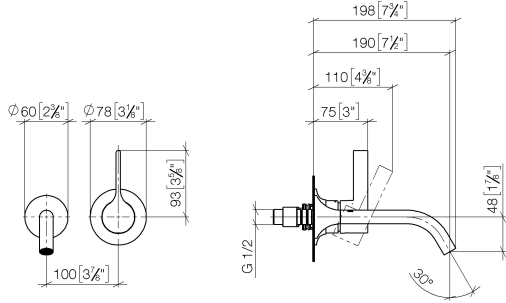

VAIA Wall-mounted single-lever basin mixer without pop-up waste - Dark Chrome

VAIA

36 860 809

- 190mm projection
- fixed spout
- circular, air-enriched flow
- hole diameter spout 37 mm
- hole diameter single-lever mixer 57 mm
- rosette for single-lever mixer Ø 78mm
- rosette for spout Ø 60mm
- max. flow 5.7 l/min
- lead-free
- This product can help a building meet the requirements of Green Building Rating Systems, e.g. LEED®, BREEAM®, DGNB
- WRAS 2107018

VAIA Wall-mounted single-lever basin mixer without pop-up waste - Dark Chrome

VAIA

36 860 809
mm [inches]

Flow rate chart

Trajectory diagram

Codes & Standards

EN 817

Scottish Water
Byelaws

UK Water Supply
Regulations

VAIA Wall-mounted single-lever basin mixer without pop-up waste - Dark
Chrome

VAIA

36 860 809

Certificates

WRAS_2107

DVGW_DW-
6512DN0

VAIA Wall-mounted single-lever basin mixer without pop-up waste - Dark
Chrome