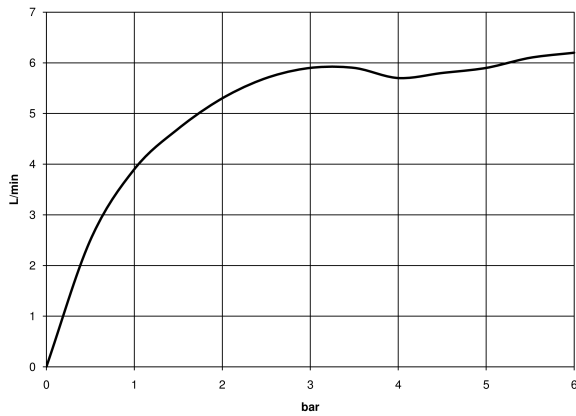

VAIA Wall-mounted single-lever basin mixer without pop-up waste - Dark Chrome

VAIA

36 860 809

- 190mm projection
- fixed spout
- circular, air-enriched flow
- hole diameter spout 37 mm
- hole diameter single-lever mixer 57 mm
- rosette for single-lever mixer Ø 78mm
- rosette for spout Ø 60mm
- max. flow 5.7 l/min
- lead-free
- This product can help a building meet the requirements of Green Building Rating Systems, e.g. LEED®, BREEAM®, DGNB
- WRAS 2107018

VAIA Wall-mounted single-lever basin mixer without pop-up waste - Dark Chrome

VAIA

36 860 809
mm [inches]

Flow rate chart

Trajectory diagram

Codes & Standards

EN 817

Scottish Water
Byelaws