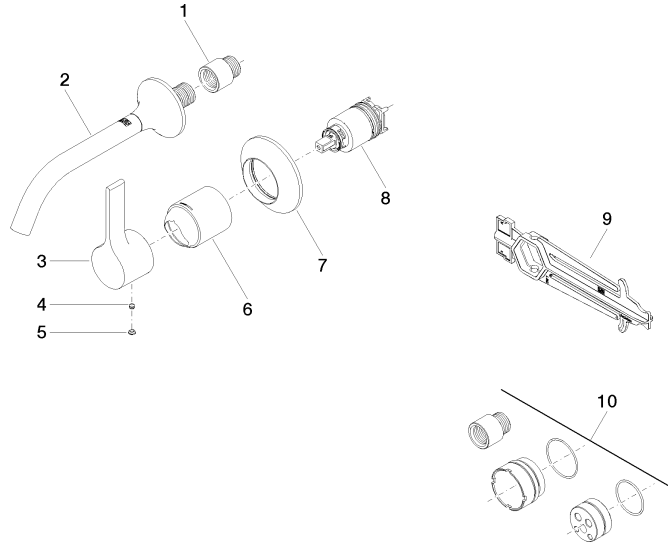

**Required miscellaneous**

**Concealed wall-mounted single-lever mixer - 35 860 970 90**

- min. recess depth mm
- max. recess depth mm
- mixer can be placed above, to the left or to the right of the spout.

# VAIA Wall-mounted single-lever basin mixer without pop-up waste - Brushed Champagne (22kt Gold)

36 860 809  
mm [inches]

Flow rate chart

Trajectory diagram

## Codes & Standards

EN 817

Scottish Water  
Byelaws

UK Water Supply  
Regulations

VAIA Wall-mounted single-lever basin mixer without pop-up waste - Brushed  
Champagne (22kt Gold)

---

36 860 809

Certificates

---

DVGW\_DW-  
6512DN0

WRAS\_2107

**VAIA Wall-mounted single-lever basin mixer without pop-up waste - Brushed Champagne (22kt Gold)**

36 860 809

**Spare parts list**

No.	Item Number	Name	Quantity used	Delivery time
1	09 24 03 072 10 90	nipple	1	2
2	13 800 809-46	VAIA Wall-mounted basin spout without pop-up waste - Brushed Champagne (22kt Gold)	1	30
3	09 20 80 021-46	handle	1	30
4	90 31 11 063 00 90	pin	1	2
5	90 31 20 087 00-46	plug	1	30
6	09 11 02 288-46	cover	1	60
7	90 27 80 012 00-46	rosette	1	30
8	90 15 05 064 01 90	cartridge	1	2
9	90 30 09 064 00 90	key	1	2
10	12 869 970 90	Extension 20 mm -	1	2