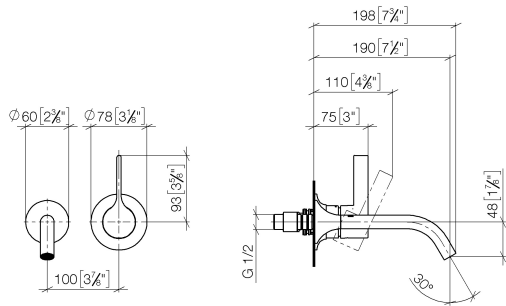

**VAIA Wall-mounted single-lever basin mixer without pop-up waste - Brushed Champagne (22kt Gold)**

36 860 809

- 190mm projection
- fixed spout
- circular, air-enriched flow
- hole diameter spout 37 mm
- hole diameter single-lever mixer 57 mm
- rosette for single-lever mixer Ø 78mm
- rosette for spout Ø 60mm
- max. flow 5.7 l/min
- lead-free
- This product can help a building meet the requirements of Green Building Rating Systems, e.g. LEED®, BREEAM®, DGNB
- WRAS

**Required miscellaneous**

**Concealed wall-mounted single-lever mixer - 35 860 970 90**

- min. recess depth mm
- max. recess depth mm
- mixer can be placed above, to the left or to the right of the spout.

# VAIA Wall-mounted single-lever basin mixer without pop-up waste - Brushed Champagne (22kt Gold)

36 860 809  
mm [inches]

Flow rate chart

Trajectory diagram