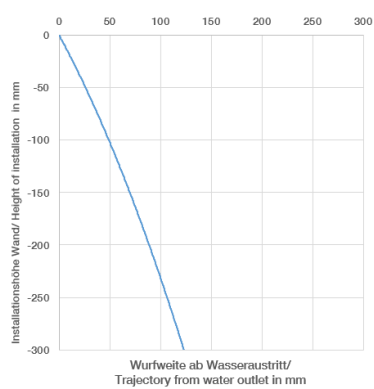

**Required miscellaneous**

**Concealed wall-mounted single-lever mixer - 35 860 970 90**

- min. recess depth mm
- max. recess depth mm
- mixer can be placed above, to the left or to the right of the spout.

# VAIA Wall-mounted single-lever basin mixer without pop-up waste - Brushed Champagne (22kt Gold)

36 860 809  
mm [inches]

Flow rate chart

Trajectory diagram

## Codes & Standards

EN 817

Scottish Water  
Byelaws

UK Water Supply  
Regulations

VAIA Wall-mounted single-lever basin mixer without pop-up waste - Brushed  
Champagne (22kt Gold)

---

36 860 809

Certificates