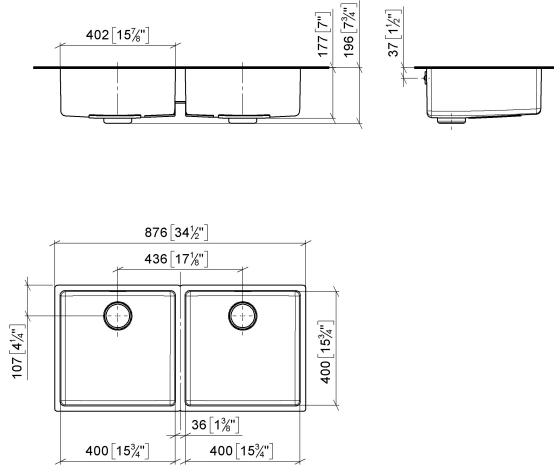

## Double sink

38 240 004

- under-mounted
- 400 x 400 mm
- sink depth 175 mm
- suitable for base units 900 mm
- Radius 15 mm

**Drain and overflow set not included in the scope of supply. See Required miscellaneous. Not compatible with brushed stainless steel kitchen sinks 38 XXX 004-86.**

## Double sink

---

38 240 004

mm [inches]  
1:10