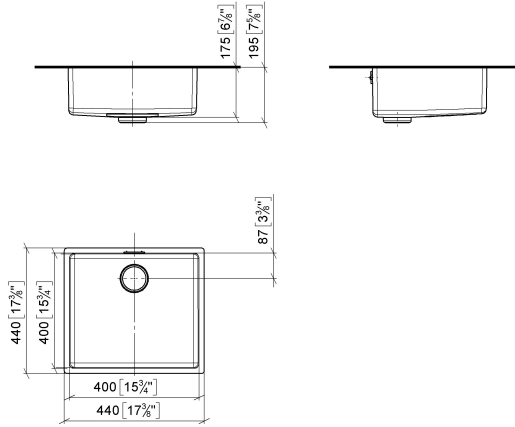

Single sink - Brushed Stainless Steel

38 400 004

- under-mounted
- 400 x 400 mm
- sink depth 175 mm
- suitable for base units 450 mm
- Radius 15 mm

Drain and overflow set not included in the scope of supply. See Required miscellaneous.

Drain and overflow set not included in the scope of supply. See Required miscellaneous.

Required miscellaneous

Pop-up waste and overflow with electronic control 10 410 004-86

Required miscellaneous

Basin Waste mechanical 10 405 004-86

Single sink - Brushed Stainless Steel

38 400 004

mm [inches]
1:10

Certificates

Leistungserklärung_ declaration_of_perfo
DOD rmance_DOD