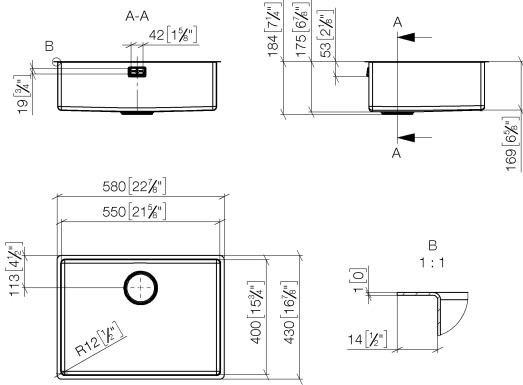

### Required miscellaneous

---

**Pop-up waste and overflow with electronic control - Stainless Steel** 10 410 003-85  
 • 3½" electronic drain valve (TouchFlow)

**Single sink - Stainless Steel**

38 550 003

mm [inches]  
M 1:10

**Single sink - Stainless Steel**

38 550 003

**Spare parts list**

No.	Item Number	Name	Quantity used	Delivery time
1	10 410 003-85	Pop-up waste and overflow with electronic control - Stainless Steel	1	2
2	10 400 003-85	Pop-up waste and overflow closable by hand - Stainless Steel	1	2
3	10 405 003-85	Pop-up waste and overflow with knob - Stainless Steel	1	2