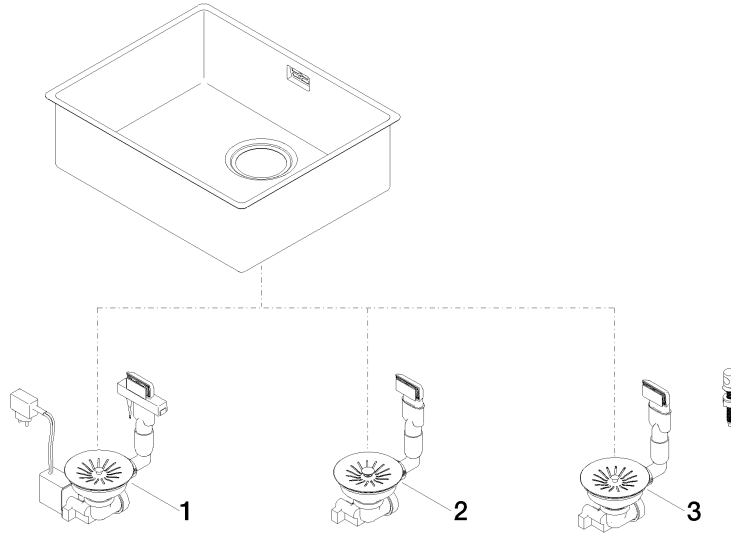

### Required miscellaneous

---

**Pop-up waste and overflow with electronic control - Stainless Steel** 10 410 003-85  
 • 3½" electronic drain valve (TouchFlow)

**Single sink - Stainless Steel**

38 550 003

mm [inches]  
M 1:10

**Single sink - Stainless Steel**

38 550 003

**Spare parts list**

No.	Item Number	Name	Quantity used	Delivery time
1	10 410 003-85	Pop-up waste and overflow with electronic control - Stainless Steel	1	2
2	10 400 003-85	Pop-up waste and overflow closable by hand - Stainless Steel	1	2
3	10 405 003-85	Pop-up waste and overflow with knob - Stainless Steel	1	2