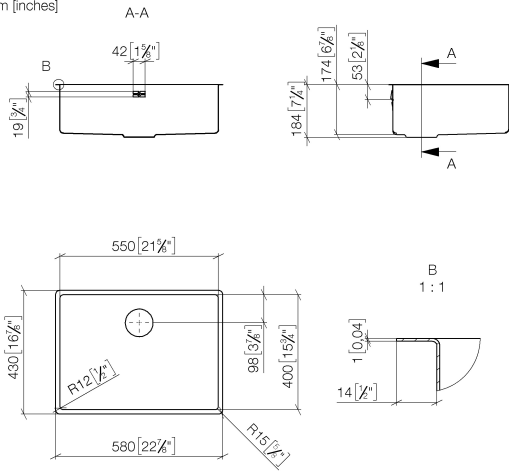

Single sink - Stainless Steel

38 551 003

- installation, on top or flush
- 550 x 400 mm
- sink depth 175 mm
- suitable for base units 600 mm
- radius 12 mm

Drain and overflow set not included in the scope of supply. See Required miscellaneous.

Drain and overflow set not included in the scope of supply. See Required miscellaneous.

Required miscellaneous

Pop-up waste and overflow with knob - Stainless Steel 10 405 003-85
 • 3½" strainer waste valve

Required miscellaneous

Pop-up waste and overflow closable by hand - Stainless Steel 10 400 003-85
 • 3½" drain valve closable by hand

Required miscellaneous

Pop-up waste and overflow with electronic control - Stainless Steel 10 410 003-85
 • 3½" electronic drain valve (TouchFlow)

Single sink - Stainless Steel

38 551 003

mm [inches]

Single sink - Stainless Steel

38 551 003

Spare parts list

No.	Item Number	Name	Quantity used	Delivery time
1	10 410 003-85	Pop-up waste and overflow with electronic control - Stainless Steel	1	2
2	10 400 003-85	Pop-up waste and overflow closable by hand - Stainless Steel	1	2
3	10 405 003-85	Pop-up waste and overflow with knob - Stainless Steel	1	2