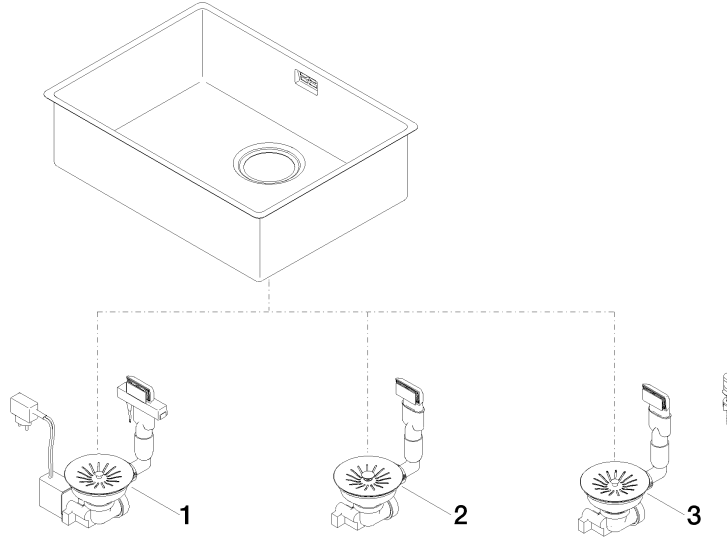

Single sink - Stainless Steel

38 551 003

- installation, on top or flush
- 550 x 400 mm
- sink depth 175 mm
- suitable for base units 600 mm
- radius 12 mm

Drain and overflow set not included in the scope of supply. See Required miscellaneous.

Drain and overflow set not included in the scope of supply. See Required miscellaneous.

Required miscellaneous

Pop-up waste and overflow with knob - Stainless Steel 10 405 003-85
 • 3½" strainer waste valve

Required miscellaneous

Pop-up waste and overflow closable by hand - Stainless Steel 10 400 003-85
 • 3½" drain valve closable by hand

Required miscellaneous

Pop-up waste and overflow with electronic control - Stainless Steel 10 410 003-85
 • 3½" electronic drain valve (TouchFlow)

Single sink - Stainless Steel

38 551 003

mm [inches]

Single sink - Stainless Steel

38 551 003

Spare parts list

No.	Item Number	Name	Quantity used	Delivery time
1	10 410 003-85	Pop-up waste and overflow with electronic control - Stainless Steel	1	2
2	10 400 003-85	Pop-up waste and overflow closable by hand - Stainless Steel	1	2
3	10 405 003-85	Pop-up waste and overflow with knob - Stainless Steel	1	2