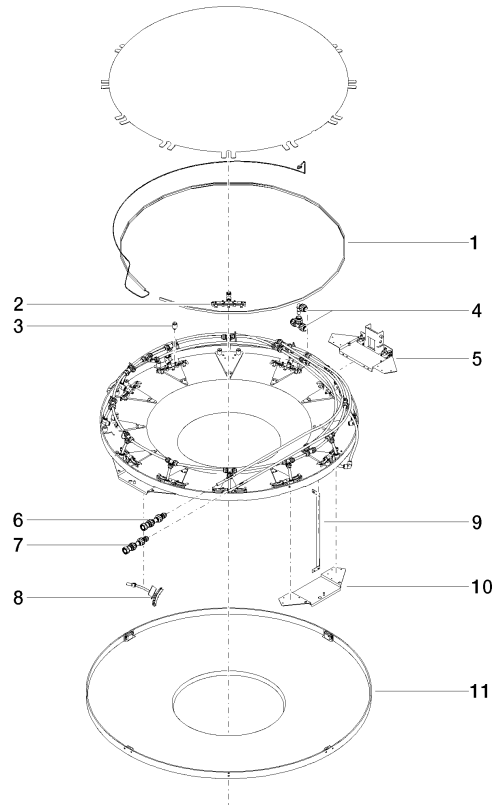

RAINMOON Rain panel - Matte White

41 610 979

- exposed trim parts
- Rain panel with 2 different spray modes
- AQUACIRCLE RAIN: Circular rain curtain, max. flow rate 6.8 l/min (at 3 bar)
- TEMPEST RAIN: Natural rain, max. flow rate 5 l/min (at 3 bar)
- Matt white cover, RAL 9003
- Indirect mood lighting, warm white LED light strip 2700K
- Outer diameter 1240 mm, opening diameter 450 mm
- with anti-scale system
- Weight 22.5 kg
- Protection rating IP67
- Control elements not included among the items supplied

Required miscellaneous

RAINMOON Concealed ceiling installation box - 35 610 970 90

- concealed rough parts
- Ceiling installation enclosure 1356 x 1356 x 290 mm
- Opening diameter 1252 mm
- min. recess depth 290 mm

RAINMOON Rain panel - Matte White

41 610 979

Certificates

LGA_29445.

RAINMOON Rain panel - Matte White

41 610 979

Spare parts list

No.	Item Number	Name	Quantity used	Delivery time
1	90 10 01 183 00 90	lamp	1	2
2	90 17 09 056 01 90	jet module	12	60
3	90 18 40 222 00 90	adaptor	24	2
4	90 24 04 321 00 90	threaded connector	1	60
5	90 17 20 211 00 90	joint	1	60
6	90 24 04 346 01 90	connection AQUACIRCLE	1	2
7	90 24 04 346 02 90	connection TEMPEST	1	2
8	90 17 09 057 01 90	jet module	12	2
9	90 17 20 217 00 90	holder	4	60
10	90 17 20 216 00 90	holder	3	60
11	90 11 02 325 00 90	cover	1	2