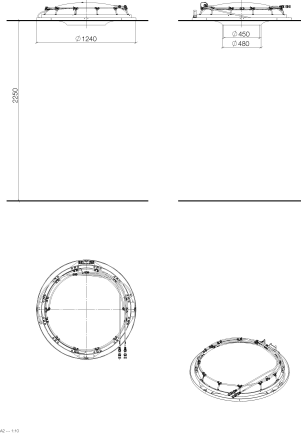

RAINMOON Rain panel - Matte White

41 610 979

- exposed trim parts
- Rain panel with 2 different spray modes
- AQUACIRCLE RAIN: Circular rain curtain, max. flow rate 6.8 l/min (at 3 bar)
- TEMPEST RAIN: Natural rain, max. flow rate 5 l/min (at 3 bar)
- Matt white cover, RAL 9003
- Indirect mood lighting, warm white LED light strip 2700K
- Outer diameter 1240 mm, opening diameter 450 mm
- with anti-scale system
- Weight 22.5 kg
- Protection rating IP67
- Control elements not included among the items supplied

Required miscellaneous

RAINMOON Concealed ceiling installation box - 35 610 970 90

- concealed rough parts
- Ceiling installation enclosure 1356 x 1356 x 290 mm
- Opening diameter 1252 mm
- min. recess depth 290 mm

RAINMOON Rain panel - Matte White

41 610 979

Certificates

LGA_29445.

RAINMOON Rain panel - Matte White

41 610 979

Spare parts list

No.	Item Number	Name	Quantity used	Delivery time
1	90 10 01 183 00 90	lamp	1	2
2	90 17 09 056 01 90	jet module	12	60
3	90 18 40 222 00 90	adaptor	24	2
4	90 24 04 321 00 90	threaded connector	1	60
5	90 17 20 211 00 90	joint	1	60
6	90 24 04 346 01 90	connection AQUACIRCLE	1	2
7	90 24 04 346 02 90	connection TEMPEST	1	2
8	90 17 09 057 01 90	jet module	12	2
9	90 17 20 217 00 90	holder	4	60
10	90 17 20 216 00 90	holder	3	60
11	90 11 02 325 00 90	cover	1	2