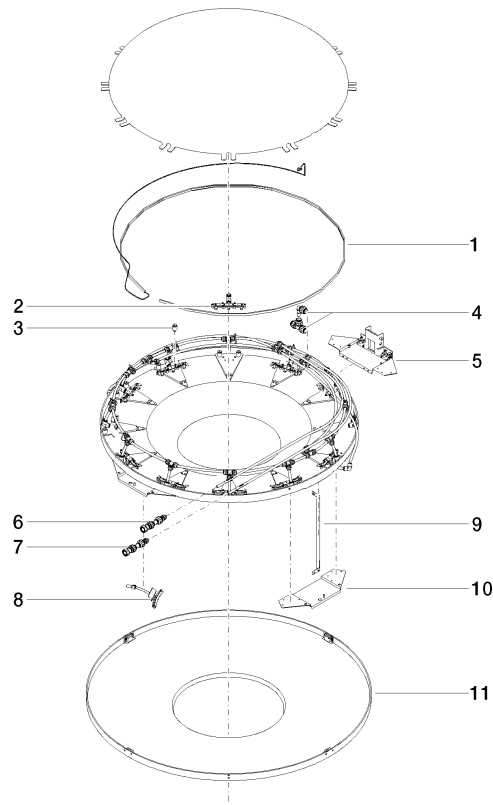

## RAINMOON Rain panel with color light - Matte White

---

41 615 979

- exposed trim parts
- Rain panel with 2 different spray modes
- AQUACIRCLE RAIN: Circular rain curtain, max. flow rate 6.8 l/min (at 3 bar)
- TEMPEST RAIN: Natural rain, max. flow rate 5 l/min (at 3 bar)
- RGBW LED ambient lighting
- Matt white cover, RAL 9003
- with anti-scale system
- Outer diameter 1240 mm, opening diameter 450 mm
- Control elements not included among the items supplied
- Provided by customer: Zigbee gateway

### Required miscellaneous

---

**RAINMOON Concealed ceiling installation box with color light -** 35 615 970 90

- concealed rough parts
- Ceiling installation enclosure 1356 x 1356 x 290 mm
- Opening diameter 1252 mm
- min. recess depth 290 mm

## RAINMOON Rain panel with color light - Matte White

---

41 615 979

### Certificates

---

LGA\_29445.

**RAINMOON Rain panel with color light - Matte White**

41 615 979

**Spare parts list**

No.	Item Number	Name	Quantity used	Delivery time
1	90 10 01 183 01 90	lamp	1	2
2	90 17 09 056 01 90	jet module	12	60
3	90 18 40 222 00 90	adaptor	24	2
4	90 24 04 321 00 90	threaded connector	1	60
5	90 17 20 211 00 90	joint	1	60
6	90 24 04 346 01 90	connection AQUACIRCLE	1	2
7	90 24 04 346 02 90	connection TEMPEST	1	2
8	90 17 09 057 01 90	jet module	12	2
9	90 17 20 217 00 90	holder	4	60
10	90 17 20 216 00 90	holder	3	60
11	90 11 02 325 00 90	cover	1	2