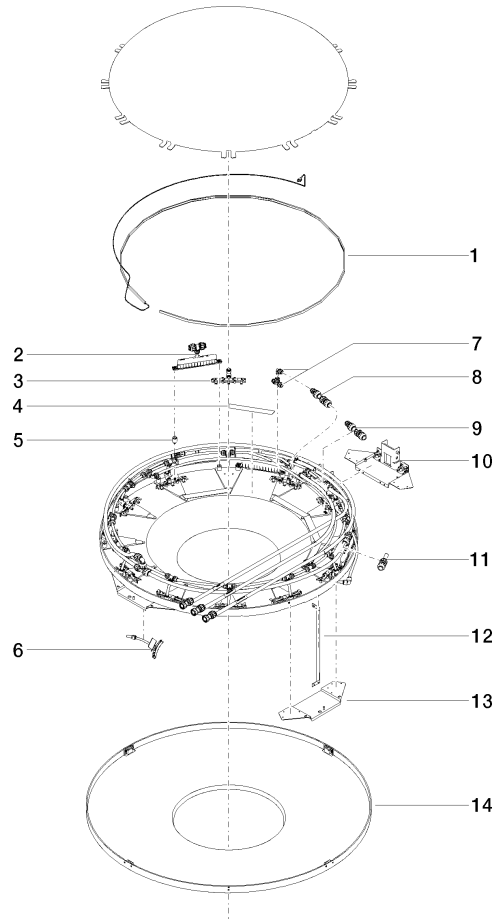

AQUAMOON Rain panel with color light - Matte White

41 625 979

- exposed trim parts
- Rain panel with 3 different flow modes
- AQUACIRCLE RAIN: Circular rain curtain, max. flow rate 12 l/min (at 3 bar)
- TEMPEST RAIN: Natural rain, max. flow rate 10 l/min (at 3 bar)
- QUEEN'S COLLAR CASCADE: Rounded cascade, max. flow rate 24 l/min (at 3 bar)
- RGBW LED ambient lighting
- Matt white cover, RAL 9003
- with anti-scale system
- Outer diameter 1240 mm, opening diameter 450 mm
- Flow rate at 3 bar flow pressure in conjunction with xTOOL: 46 l/min
- Weight 22.5 kg
- Protection rating IP67
- Control elements not included among the items supplied
- Provided by customer: Zigbee gateway

- concealed rough parts
- Ceiling installation enclosure 1356 x 1356 x 290 mm
- Opening diameter 1252 mm
- min. recess depth 290 mm

AQUAMOON Rain panel with color light - Matte White

41 625 979

Certificates

LGA_29446.

AQUAMOON Rain panel with color light - Matte White

41 625 979

Spare parts list

No.	Item Number	Name	Quantity used	Delivery time
1	90 10 01 183 01 90	lamp	1	2
2	90 17 09 058 00 90	jet module	5	2
3	90 17 09 056 00 90	jet module	12	2
4	90 17 20 221 00 90	holder	5	2
5	90 18 40 222 00 90	adaptor	24	2
6	90 17 09 057 00 90	jet module	12	2
7	90 24 04 321 00 90	threaded connector	1	60
8	90 24 04 346 00 90	connection AQUACIRCLE	1	60
9	90 24 04 314 00 90	connection TEMPEST	1	60
10	90 17 20 211 00 90	joint	1	60
11	90 24 04 314 01 90	connection QUEENSCOLLAR	1	60
12	90 17 20 217 00 90	holder	4	60
13	90 17 20 216 00 90	holder	3	60
14	90 11 02 325 00 90	cover	1	2