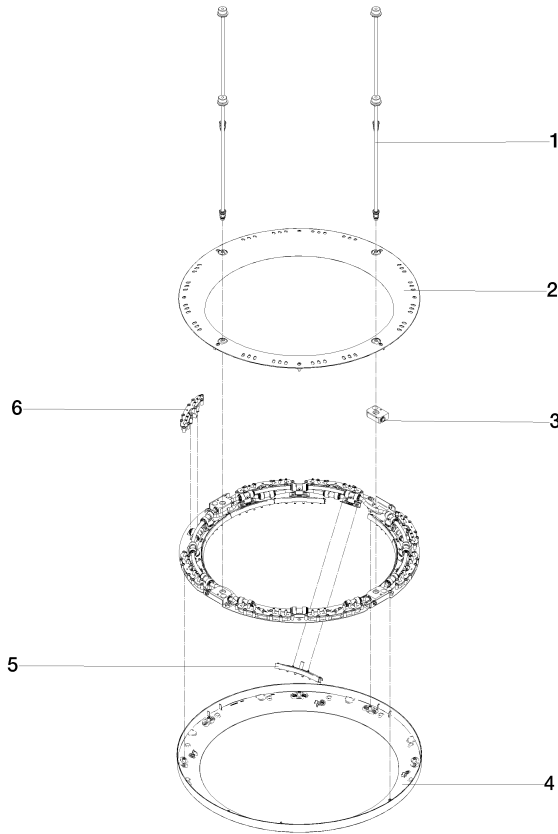

SERIES-VARIOUS AQUAHALO Rain panel - Brushed Champagne (22kt Gold)

41 750 979

- exposed trim parts
- Rain panel with 3 different flow modes
- AQUACIRCLE RAIN: Circular rain curtain, max. flow rate 14 l/min (at 3 bar)
- TEMPEST RAIN: Natural rain, max. flow rate 9 l/min (at 3 bar)
- DIAMOND RAIN: Ring of rain, max. flow rate 6.8 l/min (at 3 bar)
- Outer diameter: 605 mm, opening diameter: 465 mm
- Weight: 6 kg
- central LED Spot 3000 K
- Protection rating IP67
- Recommended control element: xTool
- Not suitable for use in a steam room.

	Brushed Champagne (22kt Gold)	41 750 979-46
	Chrome	41 750 979-00
	Brushed Platinum	41 750 979-06
	Matte Black	41 750 979-33
	Champagne (22kt Gold)	41 750 979-47

Required miscellaneous

- SERIES-VARIOUS AQUAHALO** 35 750 970-46
Concealed ceiling installation box - Brushed Champagne (22kt Gold)
- concealed rough parts
 - Ceiling installation enclosure 605 x 605 x 95 mm
 - Weight: 10 kg
 - min. recess depth 110 mm

SERIES-VARIOUS AQUAHALO Rain panel - Brushed Champagne (22kt Gold)

41 750 979

Flow rate chart

SERIES-VARIOUS AQUAHALO Rain panel - Brushed Champagne (22kt Gold)

41 750 979

Product version from 4/1/2024

Parts for other finishes can be found here: [Chrome](#)

SERIES-VARIOUS AQUAHALO Rain panel - Brushed Champagne (22kt Gold)

41 750 979

Spare parts list

Product version from 4/1/2024

No.	Item Number	Name	Quantity used	Delivery time
	90 28 22 605 01-46	distributor	13	30