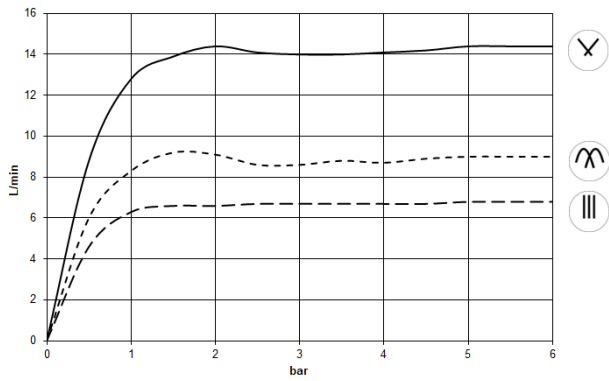

SERIES-VARIOUS AQUAHALO Rain panel - Brushed Champagne (22kt Gold)

41 750 979

- exposed trim parts
- Rain panel with 3 different flow modes
- AQUACIRCLE RAIN: Circular rain curtain, max. flow rate 14 l/min (at 3 bar)
- TEMPEST RAIN: Natural rain, max. flow rate 9 l/min (at 3 bar)
- DIAMOND RAIN: Ring of rain, max. flow rate 6.8 l/min (at 3 bar)
- Outer diameter: 605 mm, opening diameter: 465 mm
- Weight: 6 kg
- central LED Spot 3000 K
- Protection rating IP67
- Recommended control element: xTool
- Not suitable for use in a steam room.

	Brushed Champagne (22kt Gold)	41 750 979-46
	Chrome	41 750 979-00
	Brushed Platinum	41 750 979-06
	Matte Black	41 750 979-33
	Champagne (22kt Gold)	41 750 979-47

Required miscellaneous

- SERIES-VARIOUS AQUAHALO** 35 750 970-46
Concealed ceiling installation box - Brushed Champagne (22kt Gold)
- concealed rough parts
 - Ceiling installation enclosure 605 x 605 x 95 mm
 - Weight: 10 kg
 - min. recess depth 110 mm

SERIES-VARIOUS AQUAHALO Rain panel - Brushed Champagne (22kt Gold)

41 750 979

Flow rate chart

SERIES-VARIOUS AQUAHALO Rain panel - Brushed Champagne (22kt Gold)

41 750 979

Product version from 4/1/2024

Parts for other finishes can be found here: [Chrome](#)