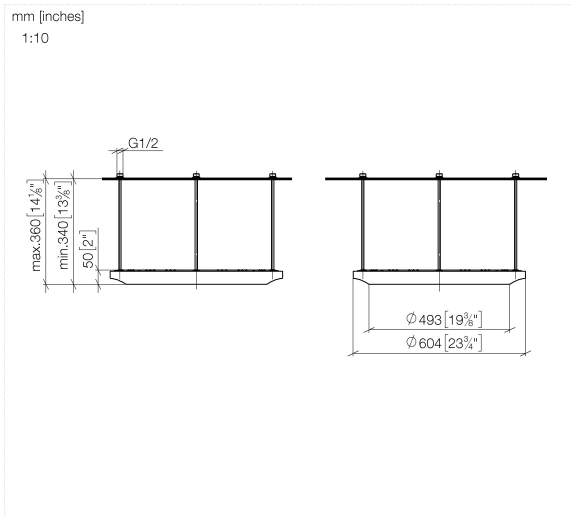

SERIES-VARIOUS AQUAHALO Rain panel - Brushed Champagne (22kt Gold)

41 750 979

- exposed trim parts
- Rain panel with 3 different flow modes
- AQUACIRCLE RAIN: Circular rain curtain, max. flow rate 14 l/min (at 3 bar)
- TEMPEST RAIN: Natural rain, max. flow rate 9 l/min (at 3 bar)
- DIAMOND RAIN: Ring of rain, max. flow rate 6.8 l/min (at 3 bar)
- Outer diameter: 605 mm, opening diameter: 465 mm
- Weight: 6 kg
- central LED Spot 3000 K
- Protection rating IP67
- Recommended control element: xTool
- Not suitable for use in a steam room.

	Brushed Champagne (22kt Gold)	41 750 979-46
	Chrome	41 750 979-00
	Brushed Platinum	41 750 979-06
	Matte Black	41 750 979-33
	Champagne (22kt Gold)	41 750 979-47

Required miscellaneous

- SERIES-VARIOUS AQUAHALO** 35 750 970-46
Concealed ceiling installation box - Brushed Champagne (22kt Gold)
- concealed rough parts
 - Ceiling installation enclosure 605 x 605 x 95 mm
 - Weight: 10 kg
 - min. recess depth 110 mm

SERIES-VARIOUS AQUAHALO Rain panel - Brushed Champagne (22kt Gold)

41 750 979

Flow rate chart

SERIES-VARIOUS AQUAHALO Rain panel - Brushed Champagne (22kt Gold)

41 750 979

Product version from 4/1/2024

Parts for other finishes can be found here: [Chrome](#)