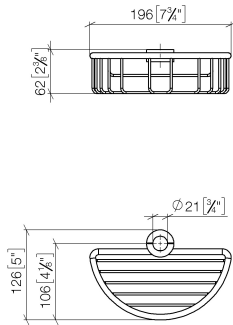

Shower basket for subsequent mounting on riser - Chrome

IMO

82 290 970

- width 200mm
- height 62 mm
- 125mm projection

Fits: IMO, LULU, MADISON, MEM, TARA,
CL.1, LISSÉ, VAIA, META, CYO

	Chrome	82 290 970-00
	Brushed Platinum	82 290 970-06
	Platinum	82 290 970-08
	Durabass (23kt Gold)	82 290 970-09
	Dark Chrome	82 290 970-19
	Light Gold	82 290 970-26
	Brushed Light Gold	82 290 970-27
	Brushed Durabass (23kt Gold)	82 290 970-28
	Matte Black	82 290 970-33
	Brushed Bronze	82 290 970-42
	Brushed Champagne (22kt Gold)	82 290 970-46
	Champagne (22kt Gold)	82 290 970-47
	Brushed Chrome	82 290 970-93
	Brushed Dark Platinum	82 290 970-99

82 290 970

mm [inches]

82 290 970

Product version from 10/1/2023

Shower basket for subsequent mounting on riser - Chrome

IMO

82 290 970

Spare parts list

Product version from 10/1/2023

No.	Item Number	Name	Quantity used	Delivery time
	09 30 30 054 90	screw	8	2