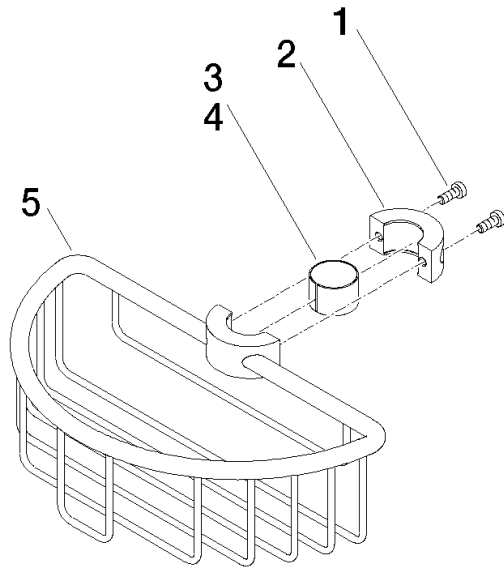

Shower basket for subsequent mounting on riser - Chrome

IMO

82 290 970

- width 200mm
- height 62 mm
- 125mm projection

Fits: IMO, LULU, MADISON, MEM, TARA,
CL.1, LISSÉ, VAIA, META, CYO

	Chrome	82 290 970-00
	Brushed Platinum	82 290 970-06
	Platinum	82 290 970-08
	Durabass (23kt Gold)	82 290 970-09
	Dark Chrome	82 290 970-19
	Light Gold	82 290 970-26
	Brushed Light Gold	82 290 970-27
	Brushed Durabass (23kt Gold)	82 290 970-28
	Matte Black	82 290 970-33
	Brushed Bronze	82 290 970-42
	Brushed Champagne (22kt Gold)	82 290 970-46
	Champagne (22kt Gold)	82 290 970-47
	Brushed Chrome	82 290 970-93
	Brushed Dark Platinum	82 290 970-99

82 290 970

mm [inches]

82 290 970

Product version from 10/1/2023

Shower basket for subsequent mounting on riser - Chrome

IMO

82 290 970

Spare parts list

Product version from 10/1/2023

No.	Item Number	Name	Quantity used	Delivery time
	09 30 30 054 90	screw	8	2