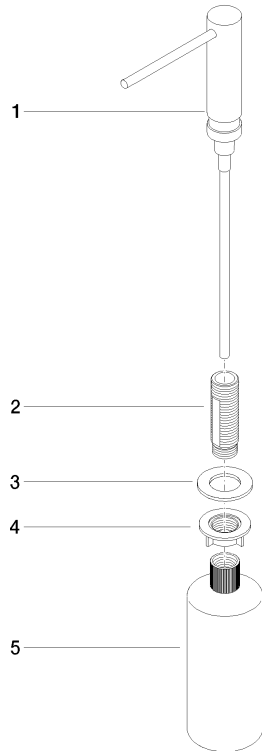

## Dispenser without rosette - Platinum

ELIO

82 424 970

- 124mm projection
- 500 ml bottle
- can be filled from the top
- rotating pump head
- height 125 mm
- width 30mm
- hole diameter 25 mm

Fits ELIO, ENO, MEM, META SQUARE, SYNC and TARA ULTRA

Fits: ELIO, MEM, ENO, SYNC, TARA ULTRA, META SQUARE

	Platinum	82 424 970-08
	Chrome	82 424 970-00
	Brushed Platinum	82 424 970-06
	Durabrace (23kt Gold)	82 424 970-09
	Dark Chrome	82 424 970-19
	Brushed Durabrace (23kt Gold)	82 424 970-28
	Matte Black	82 424 970-33
	Brushed Champagne (22kt Gold)	82 424 970-46
	Champagne (22kt Gold)	82 424 970-47
	Brushed Chrome	82 424 970-93
	Brushed Dark Platinum	82 424 970-99

82 424 970

mm [inches]

82 424 970

Parts for other finishes can be found here: [Chrome](#)

### Spare parts list

No.	Item Number	Name	Quantity used	Delivery time
1	90 10 10 539 00-08	dispenser	1	40
2	08 10 10 527 90	holder	1	2
3	09 14 05 014 90	seal	1	2
4	08 10 10 517 90	nut	1	2
5	90 10 10 603 00 90	container	1	2