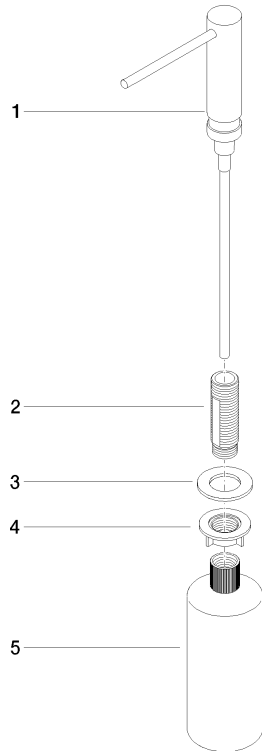

Dispenser without rosette - Durabronz (23kt Gold)

ELIO

82 424 970

- 124mm projection
- 500 ml bottle
- can be filled from the top
- rotating pump head
- height 125 mm
- width 30mm
- hole diameter 25 mm

Fits ELIO, ENO, MEM, META SQUARE, SYNC and TARA ULTRA

Fits: ELIO, MEM, ENO, SYNC, TARA ULTRA, META SQUARE

	Durabronz (23kt Gold)	82 424 970-09
	Chrome	82 424 970-00
	Brushed Platinum	82 424 970-06
	Platinum	82 424 970-08
	Dark Chrome	82 424 970-19
	Brushed Durabronz (23kt Gold)	82 424 970-28
	Matte Black	82 424 970-33
	Brushed Champagne (22kt Gold)	82 424 970-46
	Champagne (22kt Gold)	82 424 970-47
	Brushed Chrome	82 424 970-93
	Brushed Dark Platinum	82 424 970-99

82 424 970

mm [inches]

82 424 970

Parts for other finishes can be found here: [Chrome](#)

Spare parts list

No.	Item Number	Name	Quantity used	Delivery time
1	90 10 10 539 00-09	dispenser	1	40
2	08 10 10 527 90	holder	1	2
3	09 14 05 014 90	seal	1	2
4	08 10 10 517 90	nut	1	2
5	90 10 10 603 00 90	container	1	2