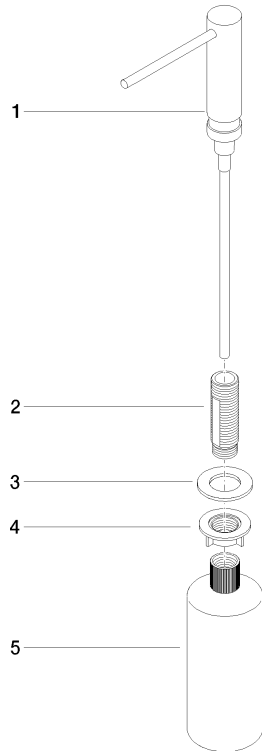

Dispenser without rosette - Matte Black

ELIO

82 424 970

- 124mm projection
- 500 ml bottle
- can be filled from the top
- rotating pump head
- height 125 mm
- width 30mm
- hole diameter 25 mm

Fits ELIO, ENO, MEM, META SQUARE, SYNC and TARA ULTRA

Fits: ELIO, MEM, ENO, SYNC, TARA ULTRA, META SQUARE

	Matte Black	82 424 970-33
	Chrome	82 424 970-00
	Brushed Platinum	82 424 970-06
	Platinum	82 424 970-08
	Durabross (23kt Gold)	82 424 970-09
	Dark Chrome	82 424 970-19
	Brushed Durabross (23kt Gold)	82 424 970-28
	Brushed Champagne (22kt Gold)	82 424 970-46
	Champagne (22kt Gold)	82 424 970-47
	Brushed Chrome	82 424 970-93
	Brushed Dark Platinum	82 424 970-99

82 424 970

mm [inches]

82 424 970

Parts for other finishes can be found here: [Chrome](#)

Spare parts list

No.	Item Number	Name	Quantity used	Delivery time
1	90 10 10 539 00-33	dispenser	1	30
2	08 10 10 527 90	holder	1	2
3	09 14 05 014 90	seal	1	2
4	08 10 10 517 90	nut	1	2
5	90 10 10 603 00 90	container	1	2