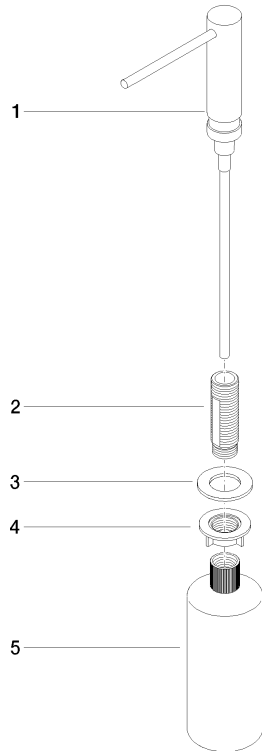

**Dispenser without rosette - Brushed Champagne (22kt Gold)**

ELIO

82 424 970

- 124mm projection
- 500 ml bottle
- can be filled from the top
- rotating pump head
- height 125 mm
- width 30mm
- hole diameter 25 mm

Fits ELIO, ENO, MEM, META SQUARE, SYNC and TARA ULTRA

Fits: ELIO, MEM, ENO, SYNC, TARA ULTRA, META SQUARE

	Brushed Champagne (22kt Gold)	82 424 970-46
	Chrome	82 424 970-00
	Brushed Platinum	82 424 970-06
	Platinum	82 424 970-08
	Durabrand (23kt Gold)	82 424 970-09
	Dark Chrome	82 424 970-19
	Brushed Durabrand (23kt Gold)	82 424 970-28
	Matte Black	82 424 970-33
	Champagne (22kt Gold)	82 424 970-47
	Brushed Chrome	82 424 970-93
	Brushed Dark Platinum	82 424 970-99

82 424 970

mm [inches]

82 424 970

Parts for other finishes can be found here: [Chrome](#)

### Spare parts list

No.	Item Number	Name	Quantity used	Delivery time
1	90 10 10 539 00-46	dispenser	1	30
2	08 10 10 527 90	holder	1	2
3	09 14 05 014 90	seal	1	2
4	08 10 10 517 90	nut	1	2
5	90 10 10 603 00 90	container	1	2