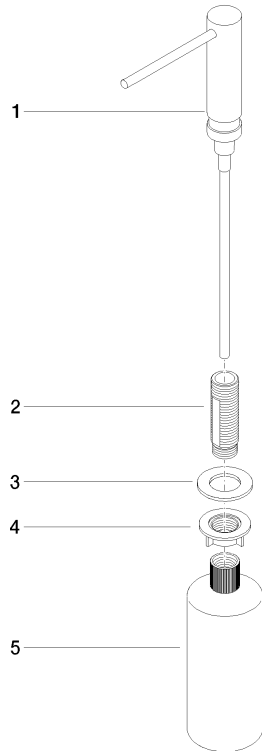

Dispenser without rosette - Champagne (22kt Gold)

ELIO

82 424 970

- 124mm projection
- 500 ml bottle
- can be filled from the top
- rotating pump head
- height 125 mm
- width 30mm
- hole diameter 25 mm

Fits ELIO, ENO, MEM, META SQUARE, SYNC and TARA ULTRA

Fits: ELIO, MEM, ENO, SYNC, TARA ULTRA, META SQUARE

	Champagne (22kt Gold)	82 424 970-47
	Chrome	82 424 970-00
	Brushed Platinum	82 424 970-06
	Platinum	82 424 970-08
	Durabrass (23kt Gold)	82 424 970-09
	Dark Chrome	82 424 970-19
	Brushed Durabrass (23kt Gold)	82 424 970-28
	Matte Black	82 424 970-33
	Brushed Champagne (22kt Gold)	82 424 970-46
	Brushed Chrome	82 424 970-93
	Brushed Dark Platinum	82 424 970-99

82 424 970

mm [inches]

82 424 970

Parts for other finishes can be found here: [Chrome](#)

Spare parts list

No.	Item Number	Name	Quantity used	Delivery time
1	90 10 10 539 00-47	dispenser	1	30
2	08 10 10 527 90	holder	1	2
3	09 14 05 014 90	seal	1	2
4	08 10 10 517 90	nut	1	2
5	90 10 10 603 00 90	container	1	2