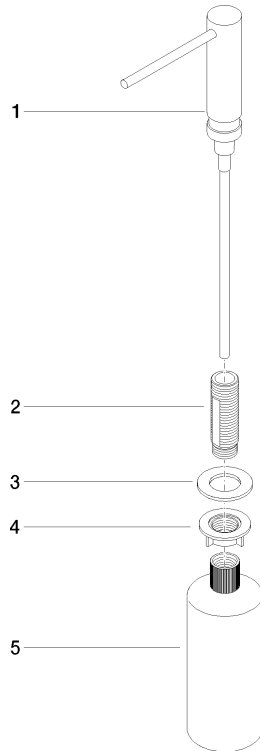

Dispenser without rosette - Brushed Chrome

ELIO

82 424 970

- 124mm projection
- 500 ml bottle
- can be filled from the top
- rotating pump head
- height 125 mm
- width 30mm
- hole diameter 25 mm

Fits ELIO, ENO, MEM, META SQUARE, SYNC and TARA ULTRA

Fits: ELIO, MEM, ENO, SYNC, TARA ULTRA, META SQUARE

	Brushed Chrome	82 424 970-93
	Chrome	82 424 970-00
	Brushed Platinum	82 424 970-06
	Platinum	82 424 970-08
	Durabrace (23kt Gold)	82 424 970-09
	Dark Chrome	82 424 970-19
	Brushed Durabrace (23kt Gold)	82 424 970-28
	Matte Black	82 424 970-33
	Brushed Champagne (22kt Gold)	82 424 970-46
	Champagne (22kt Gold)	82 424 970-47
	Brushed Dark Platinum	82 424 970-99

82 424 970

mm [inches]

82 424 970

Parts for other finishes can be found here: [Chrome](#)

Spare parts list

No.	Item Number	Name	Quantity used	Delivery time
1	90 10 10 539 00-93	dispenser	1	20
2	08 10 10 527 90	holder	1	2
3	09 14 05 014 90	seal	1	2
4	08 10 10 517 90	nut	1	2
5	90 10 10 603 00 90	container	1	2